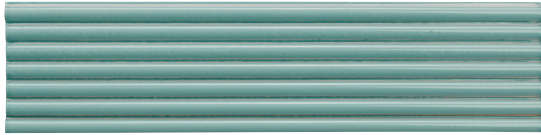

Enhance™ Collection

Piccolo™ is a 3D grooved extruded porcelain wall tile that was inspired by the iconic interior design of the 1960s. Featuring harmonious, inviting and cozy aesthetics, these tiles boast soft curves that add a touch of retro elegance to any space. Available in 6 on-trend colors, Piccolo is the perfect blend of nostalgic charm with modern sophistication, making them a standout choice for any contemporary design.

PICCOLO™
Extruded Porcelain

Cream

Sky

Milk

Papaya

Ocean

Gray

AVAILABLE FOR ALL
COLORS AND SIZES

Sizes					
	4" x 15" 3.93" x 15.35"				
Thickness	12mm				
Grout Joint Recommendation	Check Website				
Testing	Breaking Strength C648	Chemical Resistance C650	Water Absorption C373	Scratch Hardness MOHS	Shade Variation Rating
Results*	Check Website	Check Website	Check Website	Check Website	Check Website