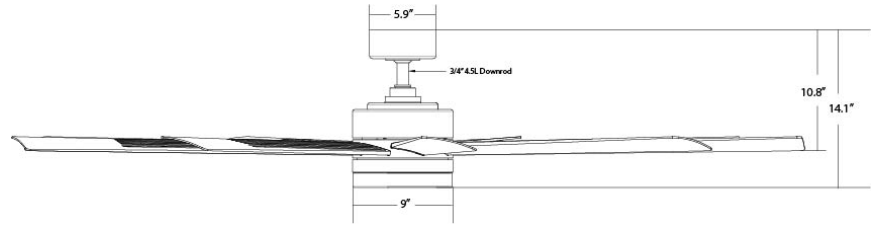

WYND XL

FR-W2101-72L

72" Ceiling Fan

MODERN FORMS SMART FANS

PRODUCT DESCRIPTION

Transitional style meets smart technology with this versatile smart fan available in three weather-resistant finishes as well as a 316 marine-grade stainless steel for harsh outdoor climates. The 72" style is ideal for living rooms and large bedrooms. The LED luminaire, powered by WAC, takes this design from beautiful to brilliant. Connect with our exclusive Modern Forms app for even more life enhancements.

FEATURES

- 6 fan speeds through both Summer and Winter Modes
- Silent DC motor
- Includes BT remote control
- Optional wall control for 3, 4-way control sold separately
- Compatible with Modern Forms app

AIRFLOW/ENERGY EFFICIENCY

Weighted-Average/High Airflow CFM:	8821/11926
Weighted-Average/High Energy Use (W):	27/35
Estimated Yearly Energy Cost ($):	9
Weighted-Average/High Efficiency (CFM/W):	266/272
Max RPM:	110

ORDER NUMBER

Model	Housing	Blade
FR-W2101-72L	BZ <i>Bronze</i>	BZ <i>Bronze</i>
	MB <i>Matte Black</i>	MB <i>Matte Black</i>
	MW <i>Matte White</i>	MW <i>Matte White</i>
	SS <i>Stainless Steel</i>	SS <i>Stainless Steel</i>

Example: FR-W2101-72L-MW

*Results may vary based on application and surroundings.

*This fan comes uni-pack - blade select options are not available

SPECIFICATIONS

Construction:	Aluminum, ABS
Blade:	13° Pitch, 72" sweep
Downrod:	.75"W x 4.5"H included
Mounting Slope:	Up to 30°
Wire:	80"
Hanging Weight:	33.5 lbs
Total Power:	80.5W
Standards:	UL/cUL Wet Location listed, Title 24 JA8-2016 Compliant, Title 20, Energy Star rated
Motor Type:	168 x 30 sensorless DC motor

WIRELESS PERFORMANCE

Wi-Fi Range:	Up to 150 ft*
Bluetooth Range:	Up to 150 ft*

LUMINAIRE PERFORMANCE

Light Source:	LED
Light Wattage:	21W
Lumens/Delivered:	1991-2159/1124
Dimming:	Integrated
CRI:	90
CCT Color Temperature:	2700K, 3000K, 4000K, 5000K
Rated Life:	50,000 hours

The Modern Forms app synchronizes seamlessly with smart home devices you already own

modernforms.com
Phone (800) 526.2588
Fax (800) 526.2585

Headquarters/Eastern Distribution Center
44 Harbor Park Drive
Port Washington, NY 11050

Central Distribution Center
1600 Distribution Ct
Lithia Springs, GA 30122

Western Distribution Center
1750 Archibald Avenue
Ontario, CA 91760

Modern Forms retains the right to modify the design of our products at any time as part of the company's continuous improvement program. JUL 2020