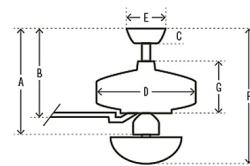

Shown in matte nickel / matte nickel

44" Fan

A 10.09 in (Low 8.09 in Angled 42.09 in)
B 8.08 in (Low 6.08 in Angled 40.05 in)
C 2.75 in
D 8.74 in
E 6.5 in
F
G 5.94 in

52" Fan

A 12.09 in (Angled 46.09 in)
B 10.08 in (Angled 44.08 in)
C 2.75 in
D 8.74 in
E 6.5 in
F 12.09 in (Angled 46.09 in)
G 5.95 in

Specifications

BLADE COLOR	Matte Nickel
BODY FINISH	Matte Nickel
WATTAGE	N/A
DIMMER	N/A
DIMENSIONS	52"W x 12.09"H
BULB	N/A
COUNTRY OF ORIGIN	China

CLICK TO VIEW PRODUCT

Notes: