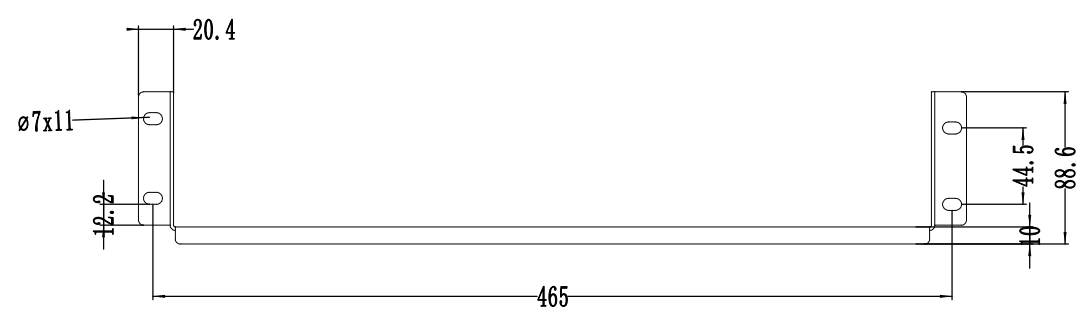

8 7 6 5 4 3 2 1

F
E
D
C
B
A

THIRD ANGLE PROJECTION

GENERAL NOTES

DIMENSIONS ARE IN MM - DO NOT SCALE

THIS DOCUMENT CONTAINS CONFIDENTIAL, PROPRIETARY INFORMATION THAT IS PROPERTY OF STARTECH.COM

PRODUCT ID	CABSHELFV2U-16-RACK		
DESCRIPTION	2U Vented Server Rack Shelf, 16in (41.5cm) Mounting Depth		
DO NOT SCALE	SHEET: 1 OF: 1	UPLOAD DATE: 4/02/2025	