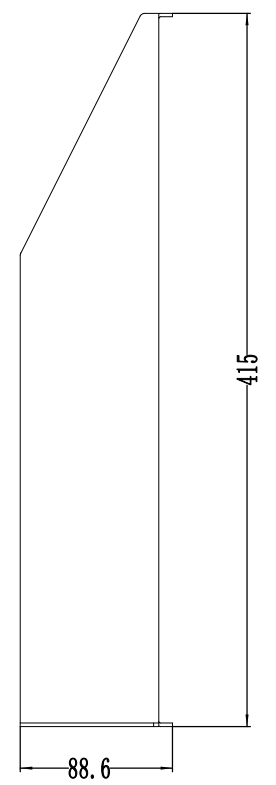

8 7 6 5 4 3 2 1

F
E
D
C
B
A

THIRD ANGLE PROJECTION

GENERAL NOTES

DIMENSIONS ARE IN MM - DO NOT SCALE

THIS DOCUMENT CONTAINS CONFIDENTIAL, PROPRIETARY INFORMATION THAT IS PROPERTY OF STARTECH.COM

PRODUCT ID	CABSHELFV2U-16-RACK		
DESCRIPTION	2U Vented Server Rack Shelf, 16in (41.5cm) Mounting Depth		
DO NOT SCALE	SHEET: 1 OF: 1	UPLOAD DATE: 4/02/2025	

8 7 6 5 4 3 2 1