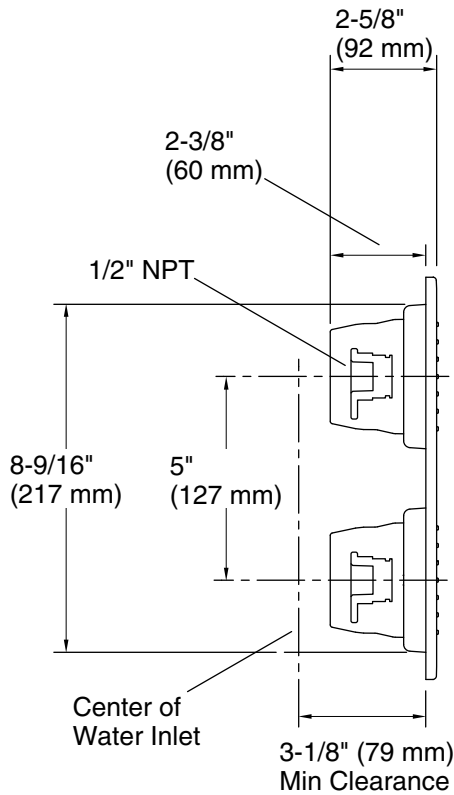

Features

- Panel utilizes an integrated system of four 22-nozzle, fully adjustable sprayheads for stimulating hydrotherapy
- Low-profile design complements any decor
- MasterClean™ sprayface features an easy-to-clean surface that withstands mineral buildup and maximizes spray performance
- 0.6 gpm maximum flow rate from each sprayhead for a maximum combined flow of 2.4 gpm
- 1/2" NPT connections

Material

- KOHLER finishes resist corrosion and tarnishing

Installation

- Ceiling-mount
- Soldering template included for ease of installation

Codes/Standards

ASME A112.18.1/CSA B125.1
DOE - Energy Policy Act 1992

Technical Information

All product dimensions are nominal.

Faucet flow rate: 2.4 gal/min (9.1 l/min)

Spout:

Shower/Rainhead rated max flow: 2.5 gal/min (9.5 l/min)

Notes

Install this product according to the installation instructions.