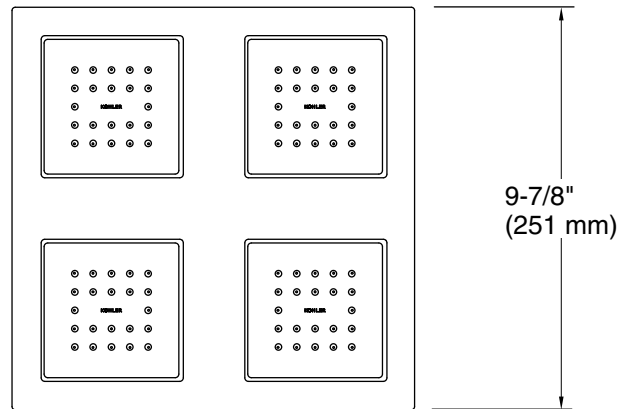

Features

- Panel utilizes an integrated system of four 22-nozzle, fully adjustable sprayheads for stimulating hydrotherapy
- Low-profile design complements any decor
- MasterClean™ sprayface features an easy-to-clean surface that withstands mineral buildup and maximizes spray performance
- 0.6 gpm maximum flow rate from each sprayhead for a maximum combined flow of 2.4 gpm
- 1/2" NPT connections

Technical Information

All product dimensions are nominal.

Faucet flow rate: 2.4 gal/min (9.1 l/min)

Spout:

Shower/Rainhead rated max flow: 2.5 gal/min (9.5 l/min)

Notes

Install this product according to the installation instructions.