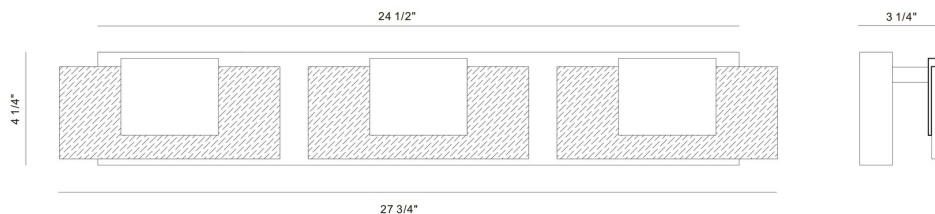

EUROfase

Kasha, Vanity, 3Lt, 28", Gold-Black Mix, Clear-White Ac...

Item No.
45346-019

JOB NAME:

DATE:

TYPE:

COMMENTS:

LIGHT INFORMATION

Light Type	Integrated LED
Bulb Socket	N/A
Bulb Shape	N/A
Bulb Included	Yes
CRI	90
Delivered Lumens	570
Colour Temperature (Kelvin)	3000K
Average Hours LED (L70)	20000
Number of Lights	3
Light Direction	Ambient
Dimming Method	Triac/Elv
Output Voltage	24
Current Type	DC

LIGHT INFORMATION (CONT'D.)

Light Wattage	4.2
Total Wattage	12.6

DIMENSIONS & WEIGHT

Product Width (In)	3.25
Product Height (In)	4.25
Product Ext (In)	3.25
Product Diameter (In)	
Product Weight (Lbs)	5.91
Product Length (In)	27.75