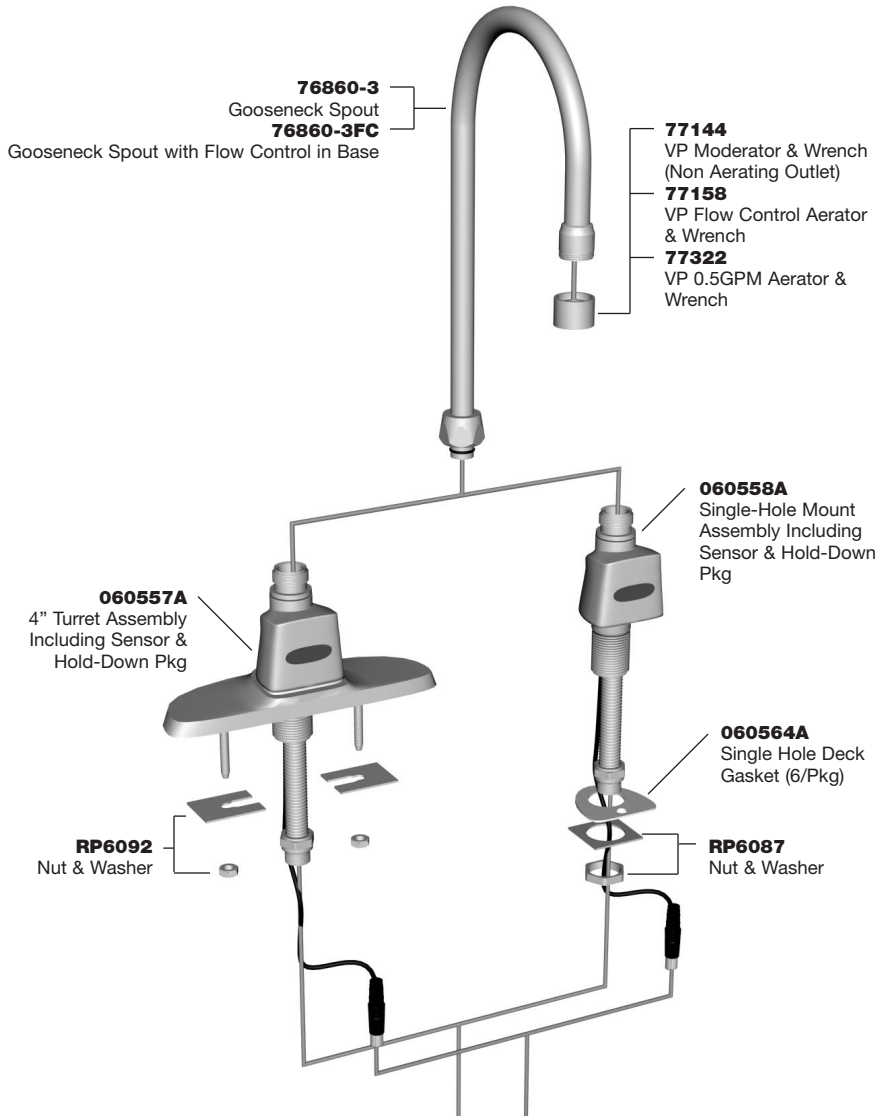

DELTA

COMMERCIAL

300 T3

Write purchase model number here for future reference

Note: See page 2 for parts breakdown on surface and recessed mount boxes.

OPTION LIST

TRANSFORMERS
30393
Transformer 110 to24 VAC 20VA
up to 10 Electronic Valves
30558
Transformer 110 to24 VAC 40VA
up to 20 Electronic Valves
30559
Transformer 110 to24 VAC 100VA
up to 50 Electronic Valves

DECK PLATES
060548A
4" Deck Plate Gasket (6/Pkg)
060546A
4" Deck Plate & Hold-Down Pkg
060549A
8" Deck Plate Gasket (6/Pkg)
060547A
8" Deck Plate & Hold-Down Pkg

*Package Quantities May Change.

Check the Parts section of the latest Delta Commercial Faucet Price List for current quantities.