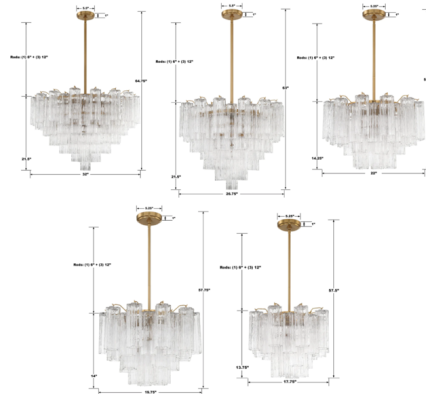

## Addis Chandelier By Crystorama

### Description

The captivating Addis Chandelier represents a contemporary reimagining of the classic midcentury Tronchi chandelier. Its elegant lines and geometric forms convey an air of sophistication and refinement. Layers of textured Tronchi glass tubes create a captivating rounded star design, casting warm, enchanting shadows throughout your room. Note: Amber glass is not available with a Polished Chrome finish. Due to the weight of the 26.8 inch and 32 inch fixtures, additional ceiling support is required.

Shown in polished chrome / white

### Specifications

|                    |  |
|--------------------|--|
| COLOR              | White  |
| BODY FINISH        | Polished Chrome                                |
| WATTAGE            | 54W  |
| DIMMER             | Standard 120V                                  |
| DIMENSIONS         | 19.75"W x 14"H x 19.75"D                       |
| BULB NOT INCLUDED  | 6 x B11/Candelabra (E12)/9W/120V LED           |
| OTHER BULB OPTIONS | 6 x B11/Candelabra (E12)/60W/120V Incandescent |
| COUNTRY OF ORIGIN  | China  |