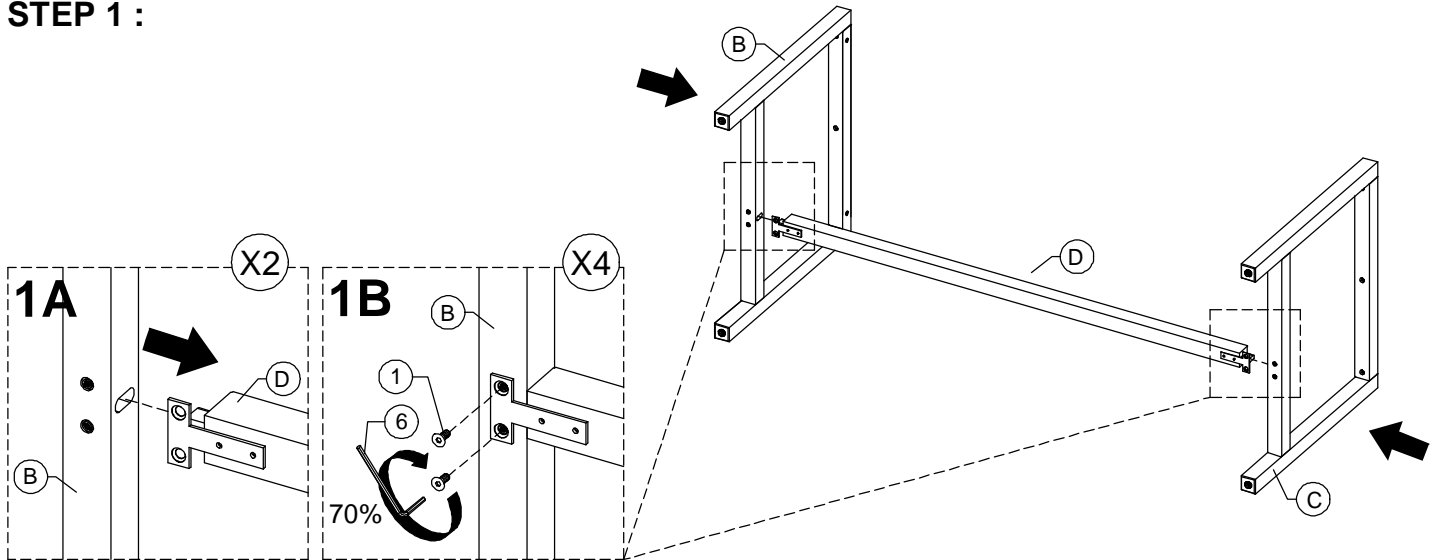

DRAKE DESK ASSEMBLY INSTRUCTIONS

PART NO.	IMAGE	DESCRIPTION	QUANTITY
A		TOP	1
B		LEFT END ASSY	1
C		RIGHT END ASSY	1
D		STRETCHER	1

HARDWARE KIT PACKED IN BOX			
PART NO.	IMAGE	DESCRIPTION	QUANTITY
1		ALLEN BOLT (6X15mm)	4
2		ALLEN BOLT (6X60mm)	6
3		ALLEN BOLT (6X45mm)	4
4		SPRING WASHER (M6)	10
5		FLAT WASHER (M6)	10
6		ALLEN KEY	1

FULLY ASSEMBLED

ASSEMBLE ON
A SOFT SURFACE

STEP 1 :

STEP 2 :