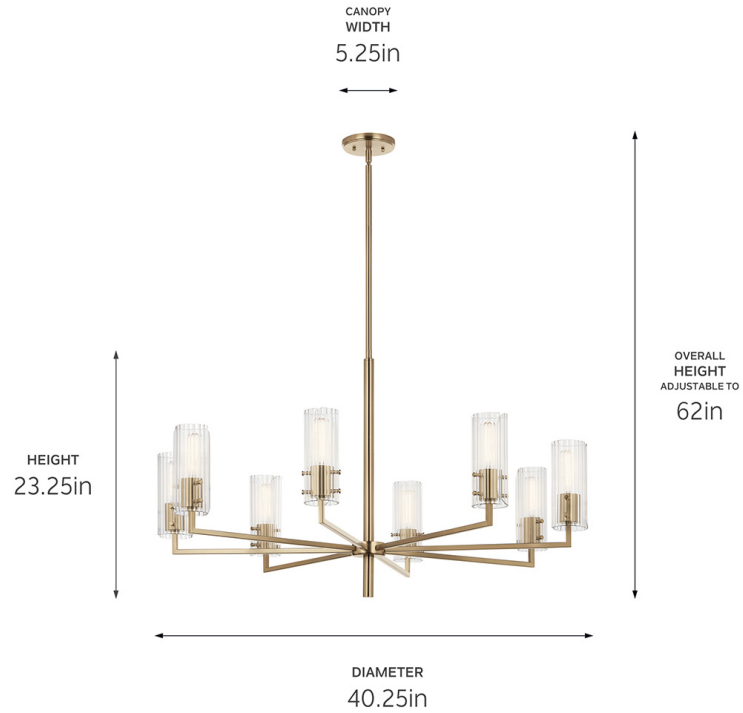

SPECIFICATIONS

Certifications/Qualifications

ADA Compliant	No
Prop65	Yes
Location Rating	Dry
	kichler.com/warranty

Dimensions

Height	23.25"
Overall Height	62"
Weight	14 LBS
Canopy Width	5.25"
Canopy Depth	0.75"

Electrical

Input Voltage	120 V

Light Source

Light Source	Bulb
Lamp Included	Not Included
# Of Bulbs/LED Modules	8
Max Or Nominal Watt	60 W
Lamp Type	T
Socket Type	E26 (Medium)
Dimmable	Yes

Mounting/Installation

Interior/Exterior	Interior Product
Mounting Weight	8.8 LBS
Lead Wire Length	144
Wire Connectors	Wire Nuts

FIXTURE ATTRIBUTES

Housing/Glass

Primary Material	Steel
Shade Included	No
Max Stem Tilt	90 °

Product/Ordering Information

Sku	52680CPZ
Finish	Champagne Bronze™
UPC	783927046060

Finishes

- Black
- Champagne Bronze™
- Polished Nickel