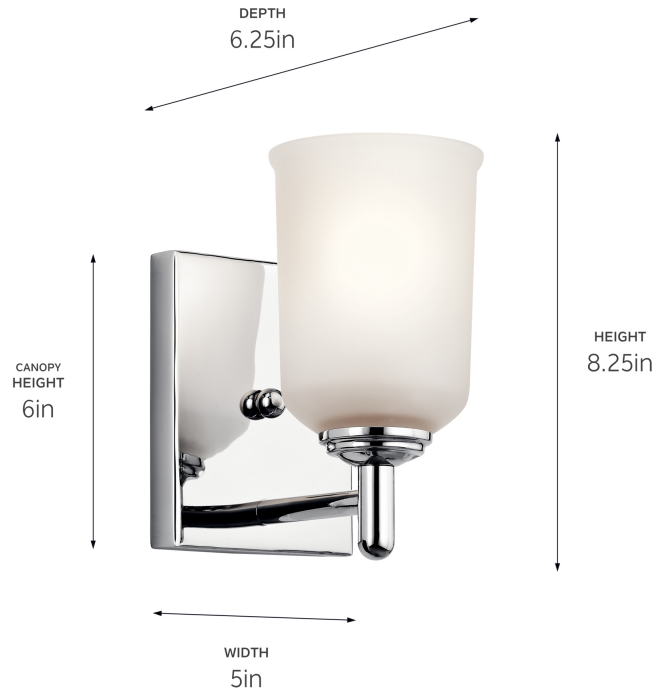

SPECIFICATIONS

Certifications/Qualifications

ADA Compliant	No
Prop65	No
DarkSky Approved	No
Location Rating	Damp
	kichler.com/warranty

Dimensions

Height	8.25"
Width	5"
Height From Center Of Wall Opening (Spec Sheet)	5"
Depth	6.25"
Weight	2.55 LBS
Canopy Height	6"
Canopy Width	5"
Canopy Depth	0.75"

Electrical

Input Voltage	120 V

Light Source

Light Source	Bulb
Lamp Included	Not Included
# Of Bulbs/LED Modules	1
Max Or Nominal Watt	100 W
Lamp Type	A19
Socket Type	E26 (Medium)
Dimmable	Yes
Dimmable Notes	Dimmable when used with dimmer switch (sold separately); when using LED bulbs, see bulb manufacturer dimming specifications.

Mounting/Installation

Interior/Exterior	Interior Product
Mounting Style	WALL MOUNT
Mounting Weight	1.01 LBS
Install Glass Up Or Down	Both
Modular	No
Lead Wire Length	6

FIXTURE ATTRIBUTES

Housing/Glass

Primary Material	Steel
Shade Included	No
Shade Dimensions	4.50 DIA X 6.00

Product/Ordering Information

SKU	45572CH
Finish	Chrome
UPC	783927448758

Finishes

- Black
- Black
- Brushed Nickel
- Brushed Nickel
- Chrome
- Chrome

ALSO IN THIS FAMILY

43670NBRCLR