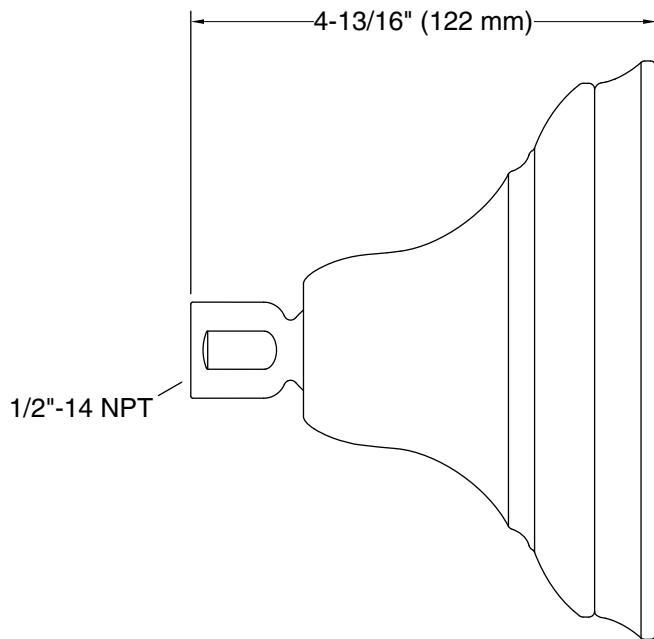

### Features

- Single-function showerhead with 48 nozzle 5-15/16" (151 mm) diameter sprayface
- Optimized sprayface for maximum performance
- MasterClean™ sprayface features an easy-to-clean surface that withstands mineral buildup and maximizes spray performance
- Complements Bancroft faucets and accessories
- 1.75 gpm (6.6 lpm) maximum flow rate

### Installation

- 1/2" -14 NPT connection

### Technical Information

All product dimensions are nominal.