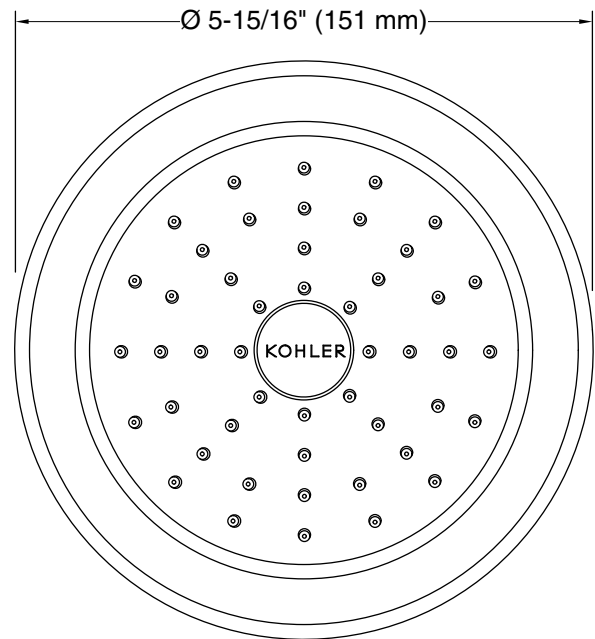

Technical Information

All product dimensions are nominal.

Spout:

Shower/Rainhead rated max flow: 1.75 gal/min (6.6 l/min)

Notes

For use with automatic compensating valves rated at 1.4 gal/min (5.3 l/min) or less.

Install this product according to the installation instructions.