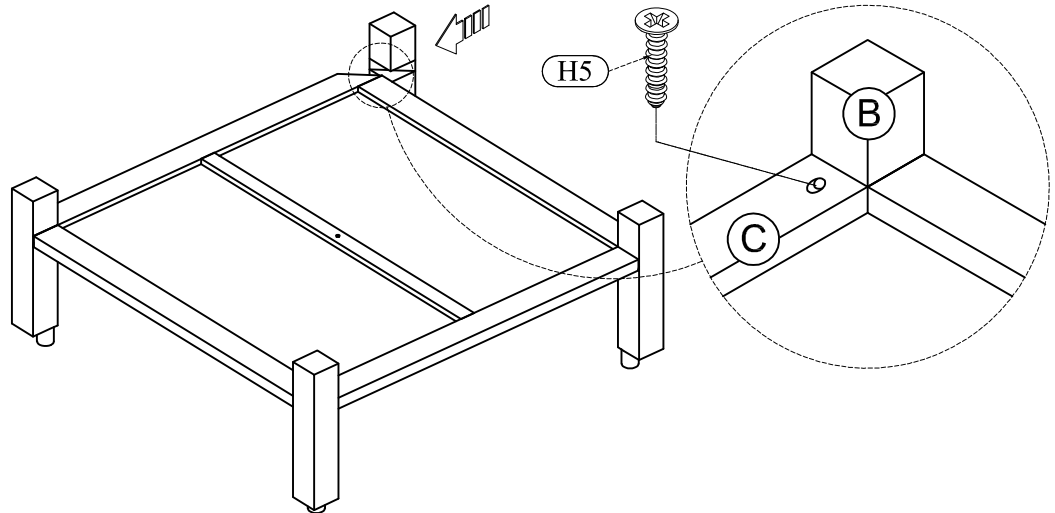

MEADOW SQUARE COFFEE TABLE

ASSEMBLY INSTRUCTIONS

PARTS AND FITTING PACKAGING DETAIL

CARTON

A. TOP 1 PC

B. LEGS 4 PCS

C. SHELF 1 PC

MEADOW SQUARE COFFEE TABLE ASSEMBLED

HARDWARE* PACKED IN BOX #1

H1	ALLEN BOLT (M8 X 85)	4 PCS	H2	LOCK WASHERS (M9)	4 PCS
H3	FLAT WASHERS (M8)	4 PCS	H4	ALLEN KEY	1 PC
H5	WOOD SCREW (M4 X 50)	4 PCS			

YOUR BOX MAY CONTAIN EXTRA HARDWARE

STEP 1

STEP 2

FINISH