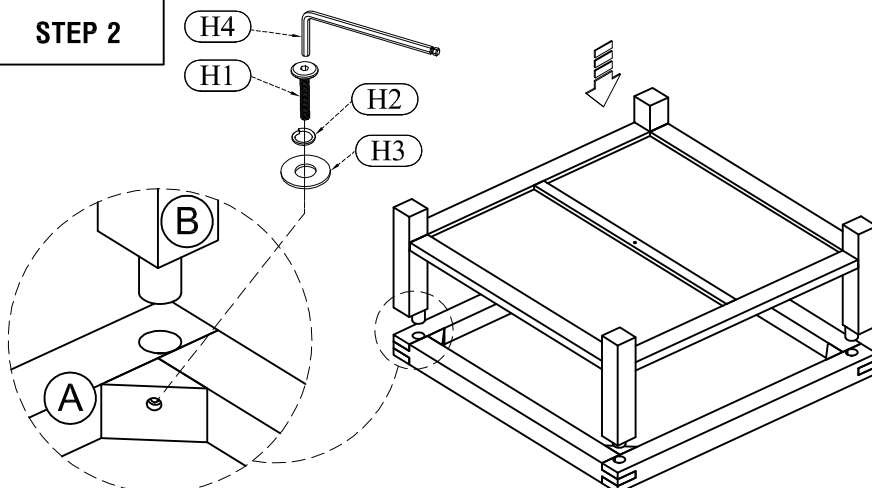

MEADOW SQUARE COFFEE TABLE

ASSEMBLY INSTRUCTIONS

PARTS AND FITTING PACKAGING DETAIL

CARTON

A. TOP 1 PC

B. LEGS 4 PCS

C. SHELF 1 PC

MEADOW SQUARE COFFEE TABLE ASSEMBLED

HARDWARE* PACKED IN BOX #1

H1	ALLEN BOLT (M8 X 85)	4 PCS	H2	LOCK WASHERS (M9)	4 PCS
H3	FLAT WASHERS (M8)	4 PCS	H4	ALLEN KEY	1 PC
H5	WOOD SCREW (M4 X 50)	4 PCS			

YOUR BOX MAY CONTAIN EXTRA HARDWARE

STEP 1

STEP 2

FINISH