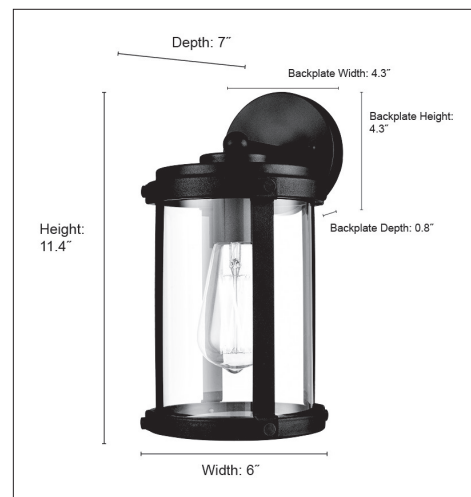

290001

ONE LIGHT OUTDOOR WALL MOUNT

FINISH

TBK - Textured Black

DIMENSIONS

Width 6"
Height 11.4"
Depth 7"
Backplate Width 4.3"
Backplate Height 4.3"
Backplate Depth 0.8"
Weight 2.44 lbs

MATERIAL

Steel

GLASS

Glass Clear

LAMPING

Bulbs 1-Medium
Bulb Base Medium (E26)
Watts per Bulb 60W
Voltage 120V
Total Wattage 60W
Bulbs Included No

CERTIFICATION

ETL Listed Wet Location

ITEM NUMBER

SKU's 290001 TBK

290001 TBK

Millennium Lighting
105 Declaration Drive
McDonough, GA 30253
www.millenniumlighting.com