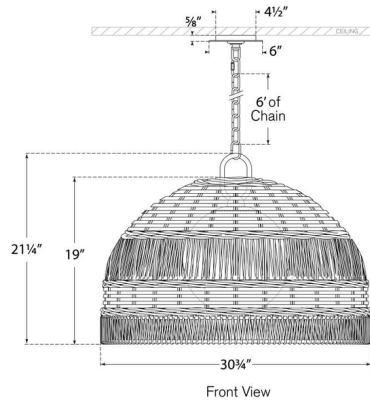

### Specifications

COLOR . . . . . White  
BODY FINISH . . . . . Soft Brass / Natural Wicker  
WATTAGE . . . . . 15W  
DIMMER . . . . . Standard 120V  
DIMENSIONS . . . . . 30.75"W x 21.25"H  
BULB NOT INCLUDED . . . . . 1 x A19/Medium (E26)/15W/120V LED