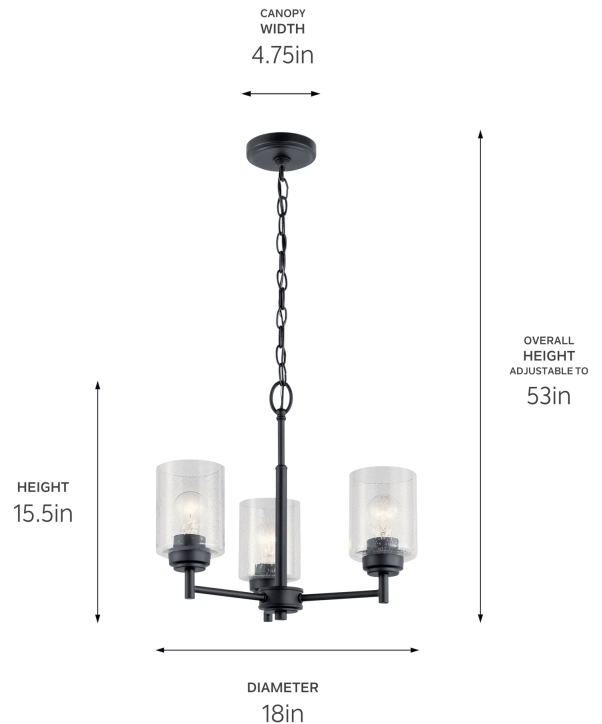

SPECIFICATIONS

Certifications/Qualifications

Prop65	No
DarkSky Approved	No
Location Rating	Dry
	kichler.com/warranty

Dimensions

Height	15.5"
Overall Height	53"
Weight	5.9 LBS
Canopy Width	4.75"
Canopy Depth	1"
Chain/Stem Length	36"

Electrical

Input Voltage	120 V

Light Source

Light Source	Bulb
Lamp Included	Not Included
# Of Bulbs/LED Modules	3
Max Or Nominal Watt	75 W
Lamp Type	A19
Socket Type	E26 (Medium)
Dimmable	Yes
Dimmable Notes	Dimmable when used with dimmer switch (sold separately); when using LED bulbs, see bulb manufacturer dimming specifications.

Mounting/Installation

Interior/Exterior	Interior Product
Mounting Weight	3.5 LBS
Modular	No
Lead Wire Length	98

FIXTURE ATTRIBUTES

Housing/Glass

Primary Material	Steel
Shade Included	No

Product/Ordering Information

SKU	44029BK
Finish	Black
UPC	783927574471

Finishes

- Black
- Brushed Nickel
- Natural Brass
- Olde Bronze

ALSO IN THIS FAMILY