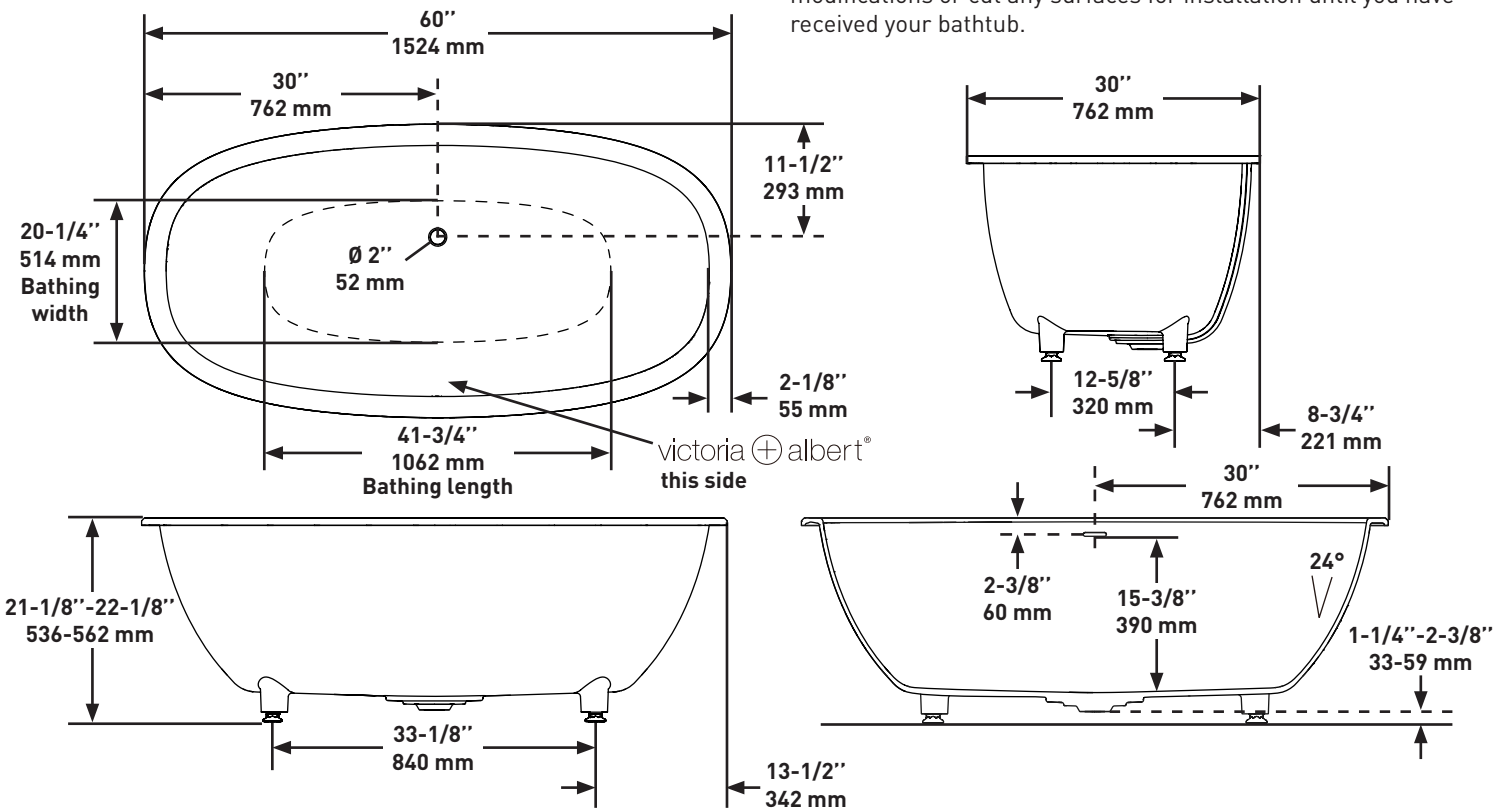

SPECIFICATIONS

SHAPE

- Oval

SIZE

- Length: 60" [1524mm]; Width: 30" [762mm]; Height: 21-1/8"-22-1/8" [536-562mm]

MATERIAL

- Volcanic Limestone

DRAIN HOLE

Barcelona™

60" X 30" Undermount Or Drop-In Bathtub With Internal Overflow

MODELS: BA5-N-SW-10

NOTE: Due to production tolerances, please do not make any modifications or cut any surfaces for installation until you have received your bathtub.

ONTARIO
houseofrohl.ca/support
 1-800-287-5354

FORME

- Ovale

DIMENSIONS

- Longueur: 60" (1524mm); Largeur: 30" (762mm); Hauteur: 21-1/8"-21-1/2" (536-546mm)

MATÉRIAU

- Pierre calcaire volcanique blanche

ORIFICE D'ÉVACUATION

- Oval

TAMAÑO

- Largo: 60" (1524mm); Ancho: 30" (762mm);
Altura: 21-1/8"-21-1/2" (536-546mm)

MATERIAL

- Piedra caliza volcánica

AGUJERO DEL DESAGÜE

- Descentrado

PESO