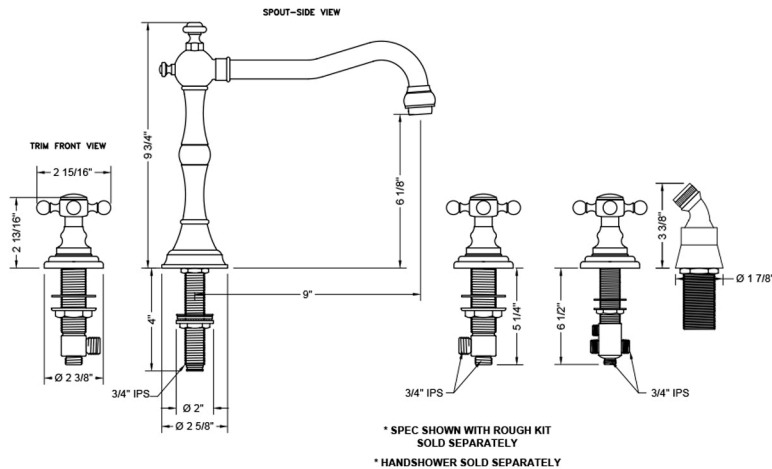

Roaring 20's Roman Tub Set with Ball Cross Handles and Angled Handshower

Model #: 9930-T678-A-TRIM-

JACLO®

Confidence from start to finish.*

FEATURES:

- All brass roman deck mount tub set trim
- Any hand shower can be used
- Quick connect/disconnect spout
- Swivel Spout includes full flow aerator
- Includes: 3060-DS hose, 8029 angled hand shower mount, 8019 deck mount sleeve
- Hand shower sold separately
- Spout Hole Size Min-Max: 1 1/4" - 1 3/8"
- Valve Hole Size Min-Max: 1 1/4" - 1 3/8"
- Both standard metal & porcelain buttons/caps are included with the T678 & T692 handle options
- Requires J-6910-DIV-RGH rough in kit
- Not available in WH, ORB, Jaclo=Color

SPECIFICATION DRAWING:

AVAILABLE HANDLES: