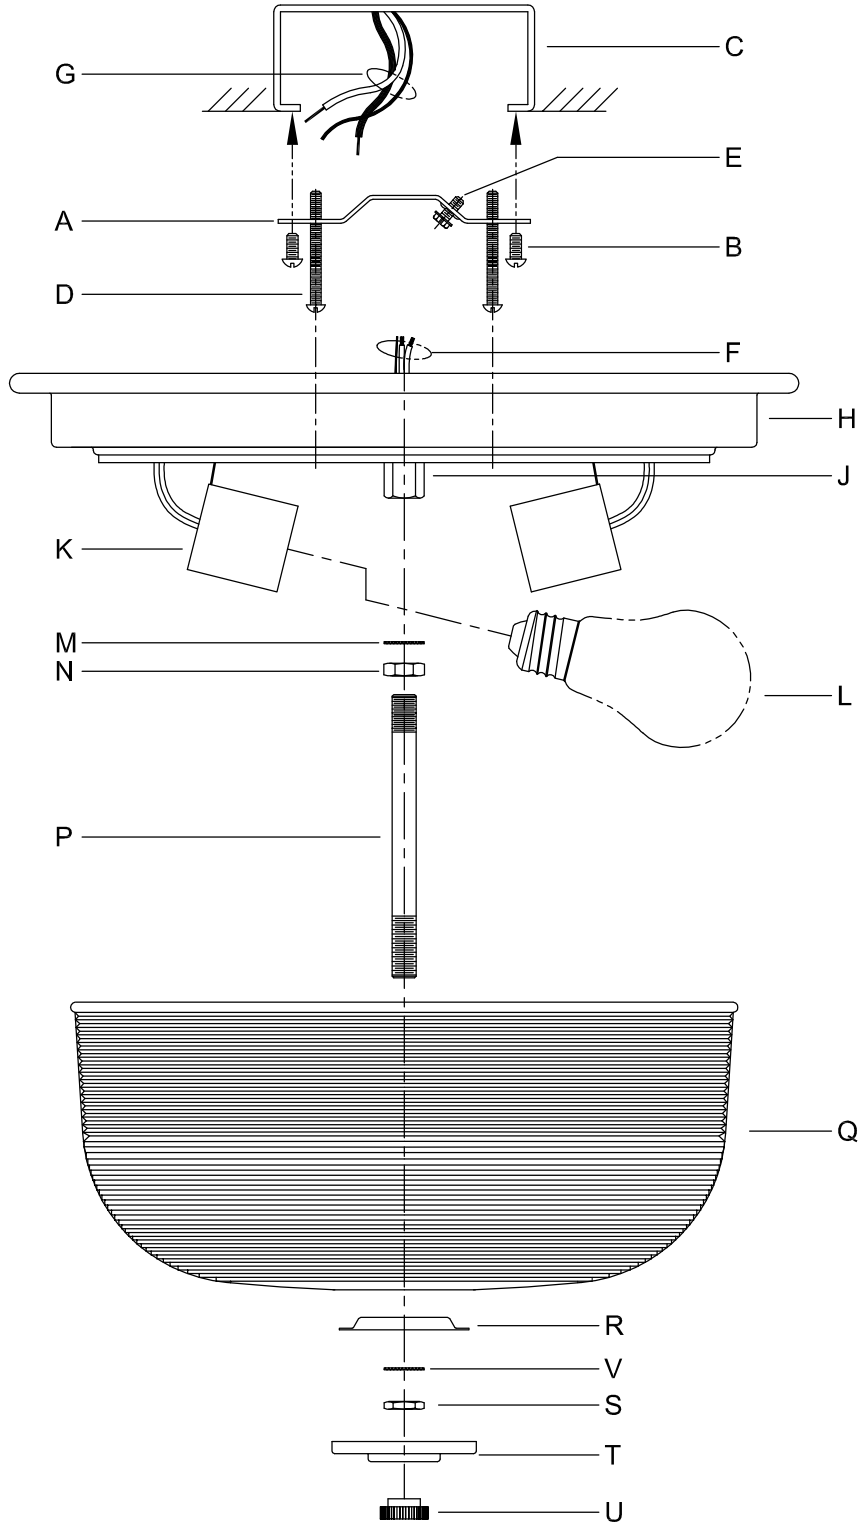

Assembly & Installation Instructions

CAUTION: Read instructions carefully and turn electricity off at main circuit breaker panel before beginning installation.

3740

WARNING - If any Special Control Devices are used with this Fixture, Follow the Instructions Carefully to assure full compliance with N.E.C. requirements. If there are any questions, contact a Qualified Electrical Contractor.

CAUTION - All glass is fragile, use care when handling Glass component(s) and or Lamp(s).

ASSEMBLY STEPS:
PASOS PARA ENSAMBLAR:
MODE D'ASSEMBLAGE:

1. D,E → A
2. B,A → C
3. F → G 
4. H → D
5. L → K
6. P → N,M,J
7. Q,R,V,S → P
8. T,U → P