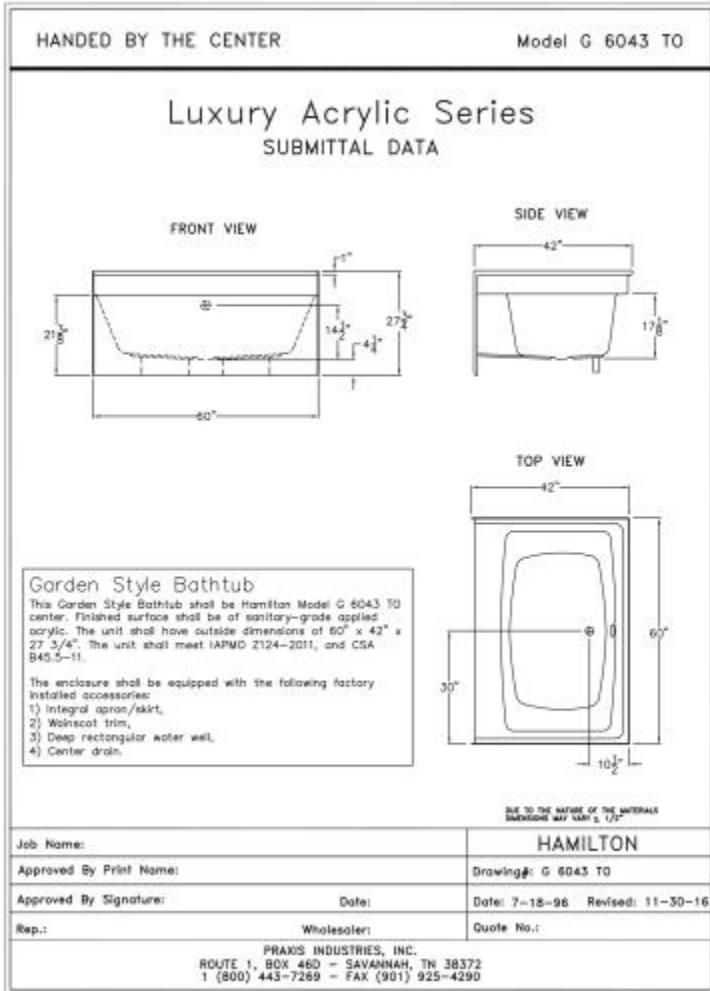

G 6043 TO 60 x 43 AcrylX Alcove Bathtub

Model number:

G6043TOC-WHT

Dimensions: 60" x 43" x 28"

Installation: Alcove

Material: AcrylX™

Standard Features:

- AcrylX™ Applied Acrylic
- Garden Tub
- Smooth Wall

Bone

Certifications

HAMILTON products adhere to one or more of the following certifications:

G 6043 TO 60 x 43 AcrylX Alcove Bathtub

Model number:

G6043TOC-WHT

Dimensions: 60" x 43" x 28"

Installation: Alcove

Material: AcrylX™

Dimensions

60 x 43 x 28 In.
(1524 x 1092 x 711 mm)

Weight

127 lbs - 58 kg

Drain location:

Center

Project: