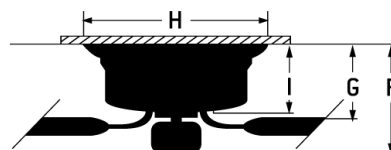

Specs

Dimensions

Blade Sweep Opt (in.)	52
Blades	5
Blade Pitch (deg)	12
Motor Size (MM)	153x15
Amps at High Speed	0.54
High Speed (CFM)	3748.93
Low Speed (CFM)	1196.43
Energy Guide Watts	39
Energy Guide CFM	2552
Energy Guide CFM_Watts	65
Energy Guide Est. Yearly	11
Energy Cost	
Watts (Hi Speed)	64.88
Carton Size (CU FT)	1.13
Compatible Control Types	CM-4SDH;CM-4SDH-5;CM-601F;CM-6AL;CM-6W;CM-7AL;CM-7AL-LED;CM-7W;CM-7W-LED;CM-8AL;CM-8W;CM-DSF01-10Z;CM-DSF021-10Z;CM-RTF-W;RCI-103;RCI-103, WCI-100;RCI-103-A;RCI-103-A, WCI-100;RCI-104;UCI-2000;UCI-2000-2;UCI-Remote;UCI-Wall;WUCI-1000;WUCI-Wall
Light Kit Options	Bowl Light Kits, Universal Light Kits, or Customize Your Own (Universal Fitters and 2 1/4" Glass)
Mounting Location	Indoor
Shipping Weight (lbs.)	12.10
Warranty	Limited Lifetime Warranty

F: w/ Light Kit -	8.43
G:	6.02
H:	11.02
H:	11.02