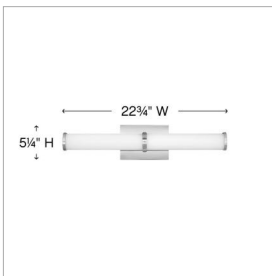

SIMI

59923CM

LARGE LED VANITY

Minimal in form, Simi makes a strong case for simplicity. Sleek end caps and a center bracelet in Chrome or Brushed Nickel finish options add a seamless finishing touch to the slim profile.

DETAILS	
FINISH:	Chrome
MATERIAL:	Steel
GLASS:	Etched White
DIMMABLE:	YES - CL TYPE DIMMER (SSL7A)

DIMENSIONS	
WIDTH:	22.8"
HEIGHT:	5.3"
WEIGHT:	4lb
BACK PLATE:	6.75"W X 4.75"H
EXTENSION:	3.8"
TOP TO OUTLET:	2.75"

LIGHT SOURCE	
LIGHT SOURCE:	Integrated LED
LED NAME:	LEVO98-532
WATTAGE:	36w LED *Included
VOLTAGE:	120v
LUMENS:	2900
CRI:	93
INCANDESCENT EQUIVALENCY:	4 x 60w
DIMMABLE:	YES - CL TYPE DIMMER (SSL7A)

SHIPPING	
CARTON LENGTH:	29
CARTON WIDTH:	8.5
CARTON HEIGHT:	11
CARTON WEIGHT:	6