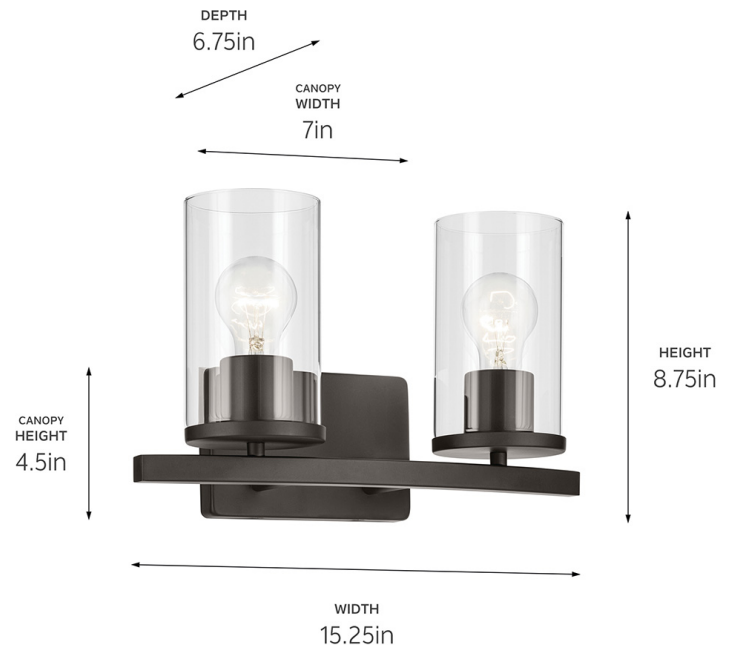

SPECIFICATIONS

Certifications/Qualifications

ADA Compliant	No
Prop65	No
Location Rating	Damp kichler.com/warranty

Dimensions

Height	8.75"
Width	15.25"
Height From Center Of Wall Opening (Spec Sheet)	6.5"
Depth	6.75"
Weight	4 LBS
Canopy Height	4.5"
Canopy Width	7"
Canopy Depth	0.75"

Electrical

Input Voltage	120 V

Light Source

Light Source	Bulb
Lamp Included	Not Included
# Of Bulbs/LED Modules	2
Max Or Nominal Watt	100 W
Lamp Type	A19
Socket Type	E26 (Medium)
Dimmable	Yes
Dimmable Notes	Dimmable when used with dimmer switch (sold separately); when using LED bulbs, see bulb manufacturer dimming specifications.

Mounting/Installation

Interior/Exterior	Interior Product
Mounting Weight	2.2 LBS
Install Glass Up Or Down	Both
Lead Wire Length	6
Wire Connectors	Wire Nuts

FIXTURE ATTRIBUTES

Housing/Glass

Primary Material	Steel
Shade Included	No
Shade Dimensions	4.00 DIA X 6.75

Product/Ordering Information

SKU	45496OZCLR
Finish	Olde Bronze
UPC	783927050753

Finishes

- Black
- Black
- Brushed Nickel
- Brushed Nickel
- Chrome
- Chrome
- Natural Brass