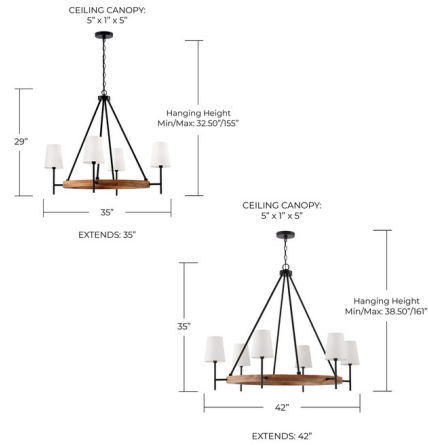

Description

Seamlessly blending a classic palette with crisp designer details, the Jonah Chandelier makes a statement in any space. The metal finish and mango wood ring make a handsome pair, while the White fabric shades add sophistication or remove them for a less-is-more look.

Shown in matte black / light wood / white

Specifications

COLOR	White
BODY FINISH	Matte Black / Light Wood
WATTAGE	54W
DIMMER	Standard 120V
DIMENSIONS	42"W x 35"H
BULB NOT INCLUDED	6 x B10/Candelabra (E12)/9W/120V LED
COUNTRY OF ORIGIN	India