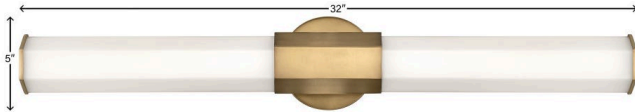

FACET

51153HB

LARGE LED VANITY

View the many sides of Facet. Interesting angles combine with bold metal features to create an edgy and contemporary profile that is unpretentious yet unforgettable. Hexagonaleted opal glass is showcased by Heritage Brass or Black Oxide finishes.

DETAILS	
FINISH:	Heritage Brass
MATERIAL:	Steel
GLASS:	Etched Opal
DIMMABLE:	YES - CL TYPE DIMMER (SSL7A)

DIMENSIONS	
WIDTH:	32"
HEIGHT:	5"
WEIGHT:	5lb
BACK PLATE:	5" Dia.
EXTENSION:	4"
TOP TO OUTLET:	2.5"

SHIPPING	
CARTON LENGTH:	34.5
CARTON WIDTH:	12
CARTON HEIGHT:	6.5
CARTON WEIGHT:	6.5

PRODUCT DETAILS:

- Invisimount hardware is hidden on the backplate for a clean silhouette
- This fixture can be mounted vertically
- Damp Rated
- ADA compliant design provides added accessibility and maximum clearance
- LED components carry a 5-year limited warranty
- Bold silhouette with dramatic details creates a modern statement
- Energy-efficient integrated LED - safer for the environment and low maintenance