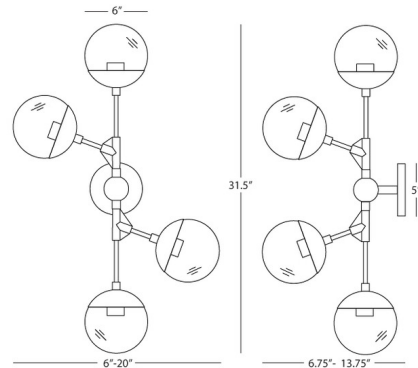

CLICK TO VIEW PRODUCT

Notes: