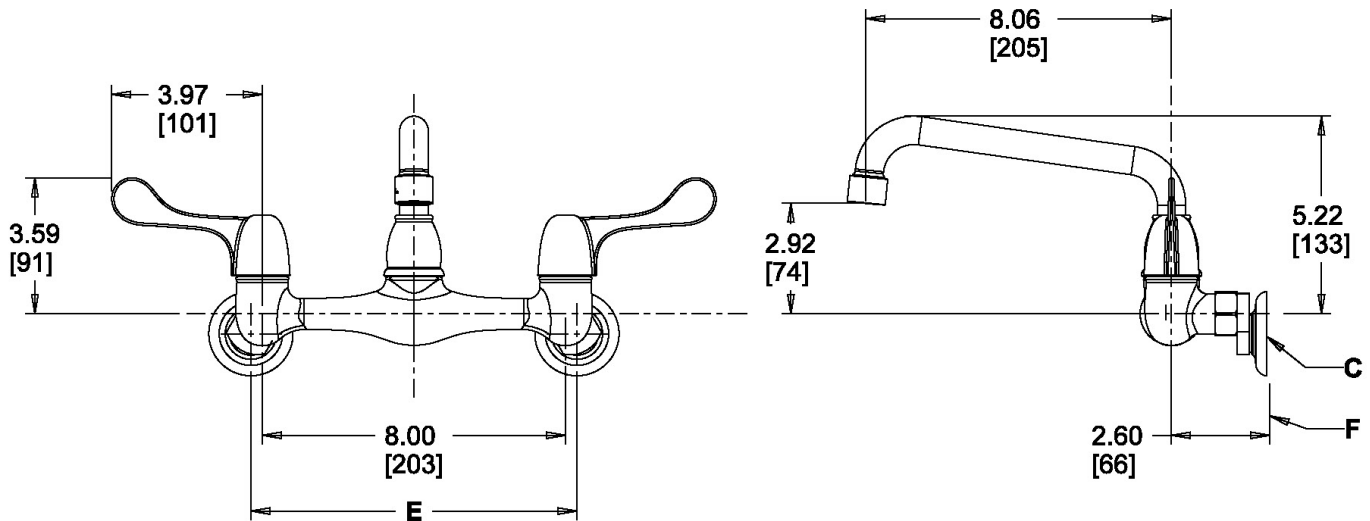

SPECIFICATION:

- Wallmount sink faucet with adjustable centers
- 1/4 turn cylinder with bass stem
- 2 handle
- Vandal resistant handle, colour index
- Adjustable centers from 6.87" to 9.25" (175mm to 235mm)
- Polished chrome-plated finish
- Vandal resistant aerator, 1.5 gpm (5.7Lpm)
- Cast brass body

Delta reserves the right (1) to make changes to specifications and materials, and (2) to change or discontinue models, both without notice or obligation. Dimensions are for reference. Measurement may vary plus or minus 6mm(0.25"). Mounting locations are suggested only. Check with local codes for requirements in your area.

OPTIONAL ACCESSORIES:

Dimension Units: INCH[MM]

C = 1/2-14 NPT (female)
E = 6.87-9.25 [175-235]
F = Finished wall

Notes:

HELPFUL LINKS:

- [Cartridge Options](#)