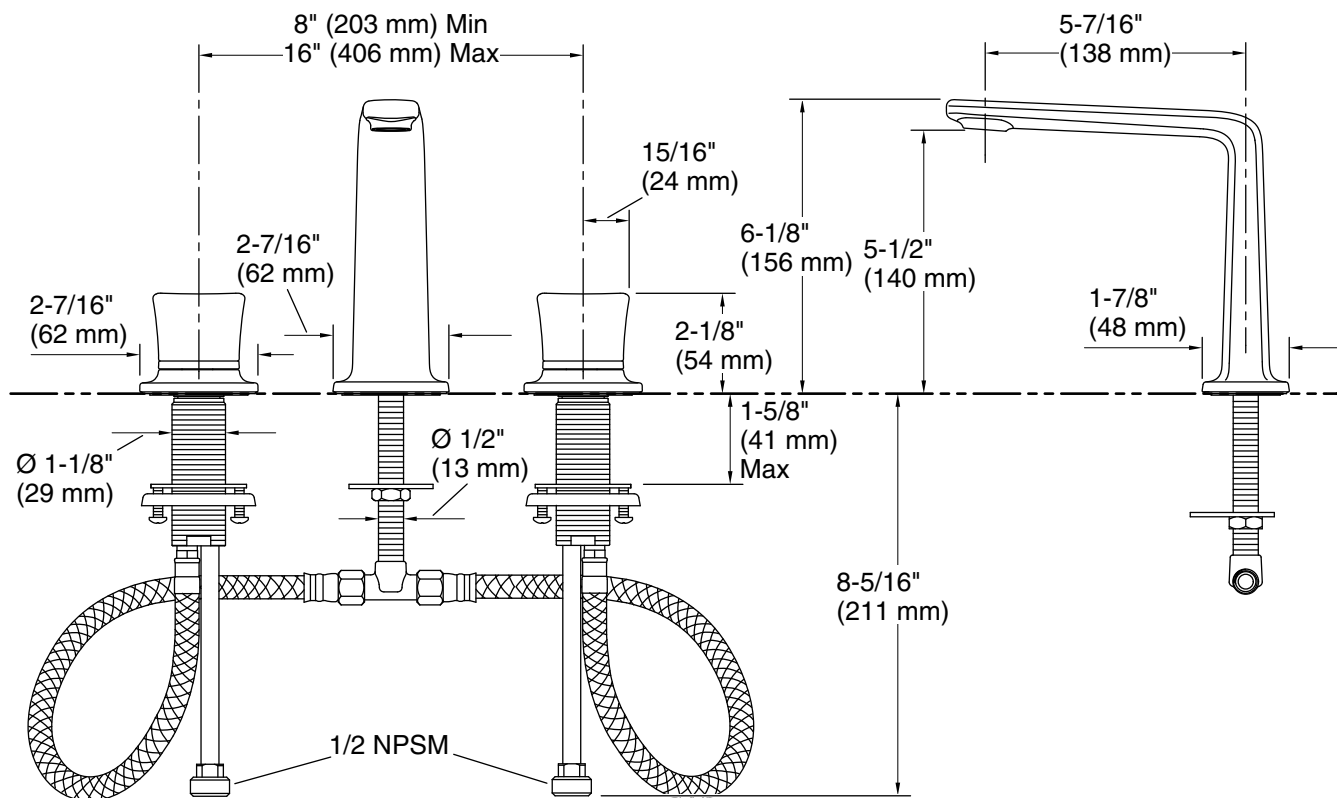

KALLISTA®

Per Se® Decorative by KALLISTA
Sink faucet, tall spout, Black Crystal knob handles
P29383-CB

Features

- High-quality solid metal construction for durability and reliability
- Widespread sink faucet for 8" – 16" (203 – 406 mm) centers
- Spout reach is 5-11/16" (144 mm)
- Laminar flow
- Includes soft-touch drain
- 1.2 gpm (4.5 lpm) maximum flow rate

KALLISTA

Per Se® Decorative by KALLISTA
Sink faucet, tall spout, Black Crystal knob handles
P29383-CB

Technical Information

All product dimensions are nominal.

Faucet flow rate: 1.2 gal/min (4.5 l/min)

Spout:

Spout reach: 5-7/16" (138 mm)

1-888-4-KALLISTA (1-888-452-5547)

Kallista reserves the right to make revisions without notice to product specifications.

For the most current Specification Sheet, go to www.kallista.com.