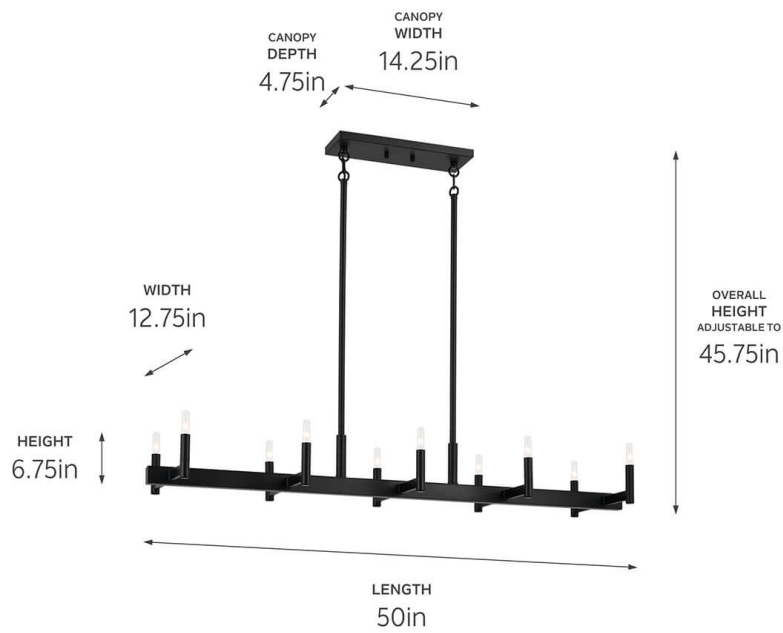

SPECIFICATIONS

Certifications/Qualifications

Prop65	No
Location Rating	Dry kichler.com/warranty

Dimensions

Height	6.75"
Overall Height	45.75"
Length	50"
Width	12.75"
Weight	15.6 LBS
Canopy Height	1"
Canopy Width	14.25"
Canopy Depth	4.75"

Electrical

Input Voltage	120 V

Light Source

Light Source	Bulb
Lamp Included	Not Included
# Of Bulbs/LED Modules	10
Max Or Nominal Watt	60 W
Lamp Type	B10
Socket Type	E12 (Candelabra)
Dimmable	Yes
Dimmable Notes	Dimmable when used with dimmer switch (sold separately); when using LED bulbs, see bulb manufacturer dimming specifications.

Mounting/Installation

Interior/Exterior	Interior Product
Mounting Weight	15.6 LBS
Lead Wire Length	144
Wire Connectors	Wire Nuts

FIXTURE ATTRIBUTES

Housing/Glass

Primary Material	Steel
Shade Included	No

Product/Ordering Information

SKU	52614BK
Finish	Black
UPC	783927038348

Finishes

- Black
- Natural Brass
- Satin Nickel