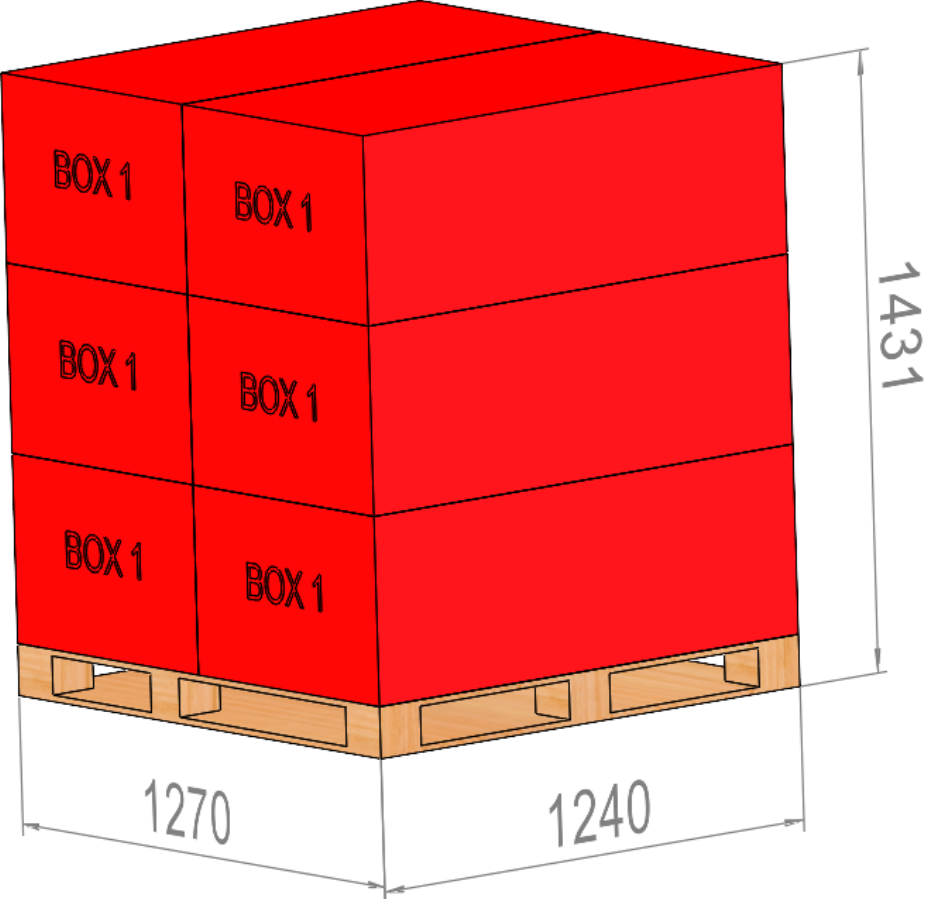

2507036 TWO APPLIANCES FUSION FLAME OUTDOOR KITCHEN

Container Loading Diagram 1

- Carton #1: 4 pallets, total 24 boxes
- Carton #2: 6 pallets, total 60 boxes
- Carton #3: 6 pallets, total 60 boxes
- Carton #4: 2 pallets, total 14 boxes
- Carton #6: 1 pallets, total 14 boxes
- Fridge: 8 pallets, total 48 units
- Gross weight : 15500 Kg

11708

2507036 TWO APPLIANCES FUSION FLAME OUTDOOR KITCHEN

Container Loading Diagram 2

- Carton #1: 8 pallets, total 42 boxes
- Carton #2: 1 pallets, total 6 boxes
- Carton #3: 1 pallets, total 6 boxes
- Carton #4: 7 pallets, total 52 boxes
- Carton #5: 3 pallets, total 66 boxes
- Carton #6: 4 pallets, total 52 boxes
- Fridge: 3 pallets, total 18 units
- Gross weight : 18294 Kg

Container 1 Wood Frames

Container 2 Wood Frame

Box 1 Pallet Details

**6 boxes per pallet
9 Pallets**

**4 boxes per pallet
3 Pallets**

Box 2 Pallet Details

10 boxes per pallet
6 Pallets

6 boxes per pallet
1 Pallet