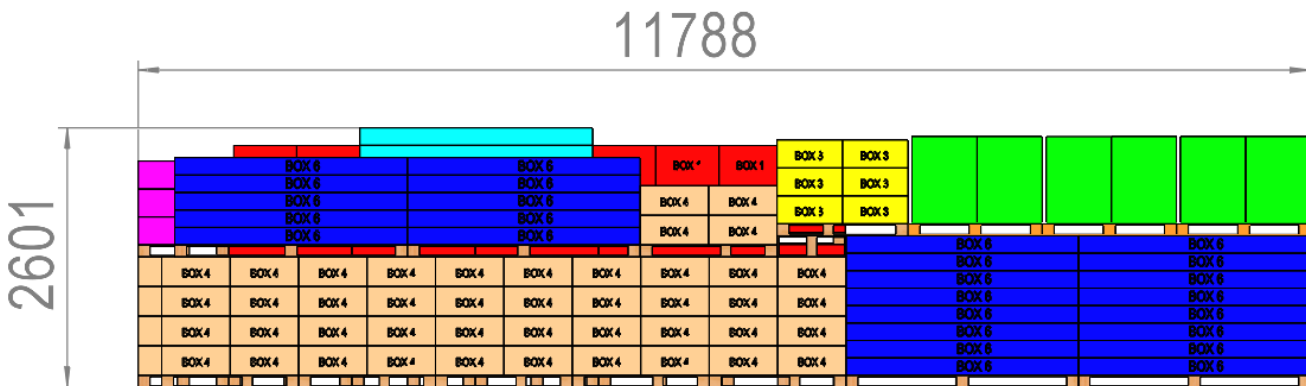

2507036 TWO APPLIANCES FUSION FLAME OUTDOOR KITCHEN

Container Loading Diagram 1

- Carton #1: 4 pallets, total 24 boxes
- Carton #2: 6 pallets, total 60 boxes
- Carton #3: 6 pallets, total 60 boxes
- Carton #4: 2 pallets, total 14 boxes
- Carton #6: 1 pallets, total 14 boxes
- Fridge: 8 pallets, total 48 units
- Gross weight : 15500 Kg

11708

2507036 TWO APPLIANCES FUSION FLAME OUTDOOR KITCHEN

Container Loading Diagram 2

- Carton #1: 8 pallets, total 42 boxes
- Carton #2: 1 pallets, total 6 boxes
- Carton #3: 1 pallets, total 6 boxes
- Carton #4: 7 pallets, total 52 boxes
- Carton #5: 3 pallets, total 66 boxes
- Carton #6: 4 pallets, total 52 boxes
- Fridge: 3 pallets, total 18 units
- Gross weight : 18294 Kg