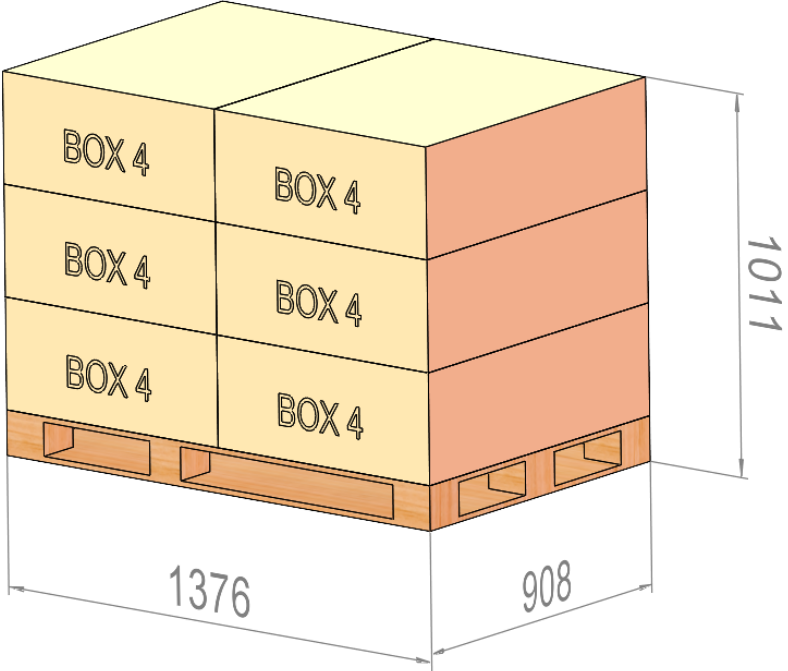

2507036 TWO APPLIANCES FUSION FLAME OUTDOOR KITCHEN

Container Loading Diagram 1

- Carton #1: 4 pallets, total 24 boxes
- Carton #2: 6 pallets, total 60 boxes
- Carton #3: 6 pallets, total 60 boxes
- Carton #4: 2 pallets, total 14 boxes
- Carton #6: 1 pallets, total 14 boxes
- Fridge: 8 pallets, total 48 units
- Gross weight : 15500 Kg

11708

2507036 TWO APPLIANCES FUSION FLAME OUTDOOR KITCHEN

Container Loading Diagram 2

- Carton #1: 8 pallets, total 42 boxes
- Carton #2: 1 pallets, total 6 boxes
- Carton #3: 1 pallets, total 6 boxes
- Carton #4: 7 pallets, total 52 boxes
- Carton #5: 3 pallets, total 66 boxes
- Carton #6: 4 pallets, total 52 boxes
- Fridge: 3 pallets, total 18 units
- Gross weight : 18294 Kg

Container 1 Wood Frames

Container 2 Wood Frame

Box 1 Pallet Details

**6 boxes per pallet
9 Pallets**

**4 boxes per pallet
3 Pallets**

Box 2 Pallet Details

10 boxes per pallet
6 Pallets

6 boxes per pallet
1 Pallet

Box 3 Pallet Details

**10 boxes per pallet
6 Pallets**

**6 boxes per pallet
1 Pallet**

Box 4 Pallet Details

**8 boxes per pallet
7 Pallets**

**6 boxes per pallet
1 Pallet**

**4 boxes per pallet
1 Pallet**

Box 5 Pallet Details