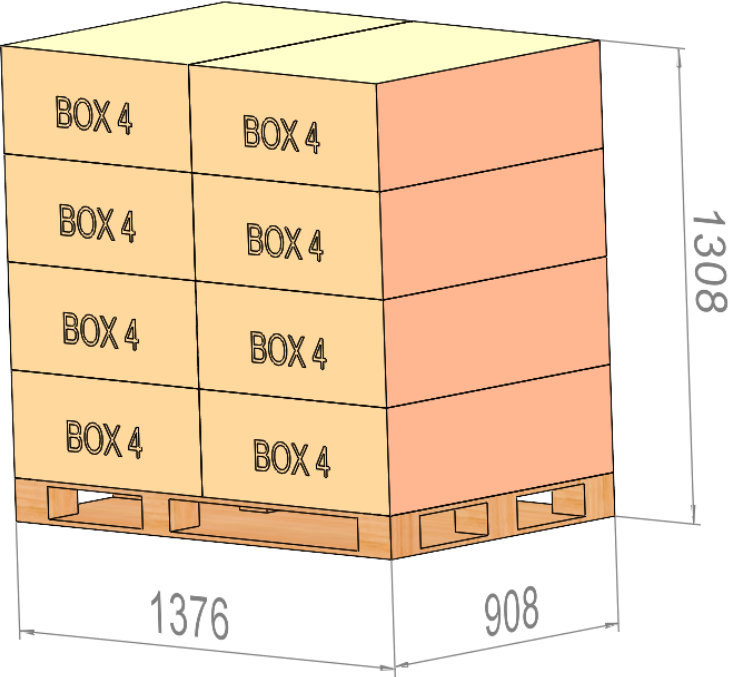

2507036 TWO APPLIANCES FUSION FLAME OUTDOOR KITCHEN

Container Loading Diagram 1

- Carton #1: 4 pallets, total 24 boxes
- Carton #2: 6 pallets, total 60 boxes
- Carton #3: 6 pallets, total 60 boxes
- Carton #4: 2 pallets, total 14 boxes
- Carton #6: 1 pallets, total 14 boxes
- Fridge: 8 pallets, total 48 units
- Gross weight : 15500 Kg

11708

2507036 TWO APPLIANCES FUSION FLAME OUTDOOR KITCHEN

Container Loading Diagram 2

- Carton #1: 8 pallets, total 42 boxes
- Carton #2: 1 pallets, total 6 boxes
- Carton #3: 1 pallets, total 6 boxes
- Carton #4: 7 pallets, total 52 boxes
- Carton #5: 3 pallets, total 66 boxes
- Carton #6: 4 pallets, total 52 boxes
- Fridge: 3 pallets, total 18 units
- Gross weight : 18294 Kg

Container 1 Wood Frames

Container 2 Wood Frame

Box 1 Pallet Details

**6 boxes per pallet
9 Pallets**

**4 boxes per pallet
3 Pallets**

Box 2 Pallet Details

10 boxes per pallet
6 Pallets

6 boxes per pallet
1 Pallet

Box 3 Pallet Details

**10 boxes per pallet
6 Pallets**

**6 boxes per pallet
1 Pallet**

Box 4 Pallet Details

**8 boxes per pallet
7 Pallets**

**6 boxes per pallet
1 Pallet**

**4 boxes per pallet
1 Pallet**

Box 5 Pallet Details