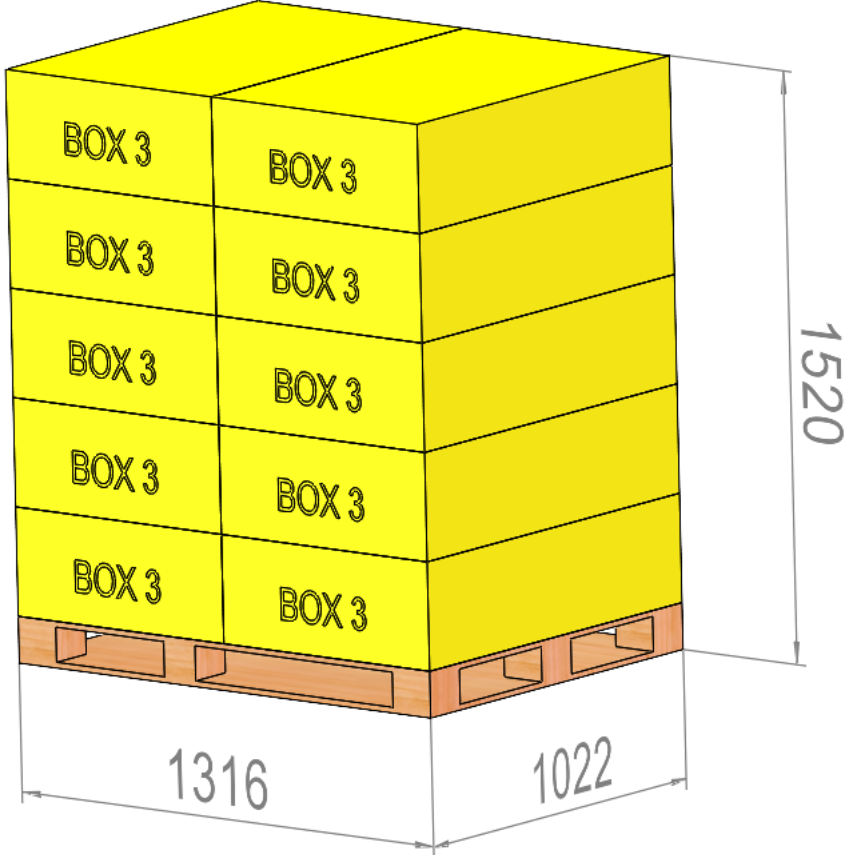

Box 3 Pallet Details

**10 boxes per pallet
6 Pallets**