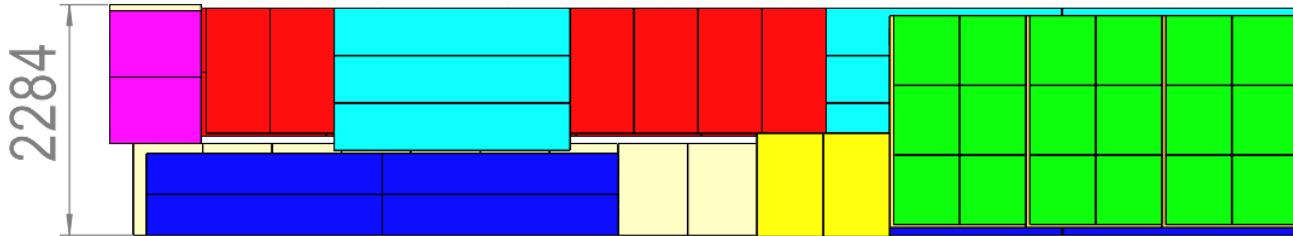

2507036 TWO APPLIANCES FUSION FLAME OUTDOOR KITCHEN

Container Loading Diagram 1

- Carton #1: 4 pallets, total 24 boxes
- Carton #2: 6 pallets, total 60 boxes
- Carton #3: 6 pallets, total 60 boxes
- Carton #4: 2 pallets, total 14 boxes
- Carton #6: 1 pallets, total 14 boxes
- Fridge: 8 pallets, total 48 units
- Gross weight : 15500 Kg

11708

2507036 TWO APPLIANCES FUSION FLAME OUTDOOR KITCHEN

Container Loading Diagram 2

- Carton #1: 8 pallets, total 42 boxes
- Carton #2: 1 pallets, total 6 boxes
- Carton #3: 1 pallets, total 6 boxes
- Carton #4: 7 pallets, total 52 boxes
- Carton #5: 3 pallets, total 66 boxes
- Carton #6: 4 pallets, total 52 boxes
- Fridge: 3 pallets, total 18 units
- Gross weight : 18294 Kg