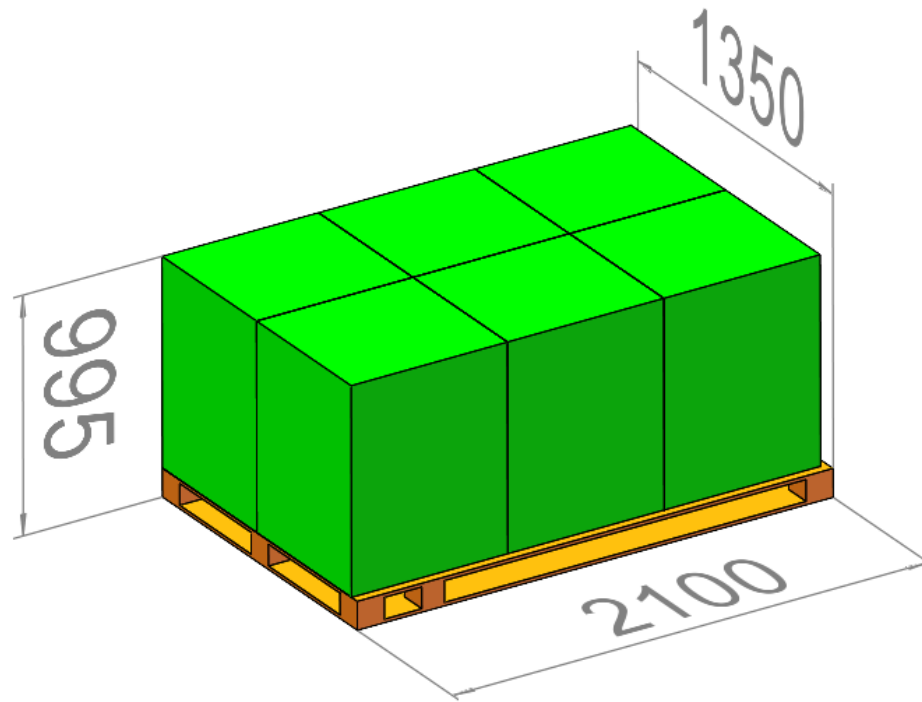

Fridge Pallet Details

6 sets per pallet
11 Pallets