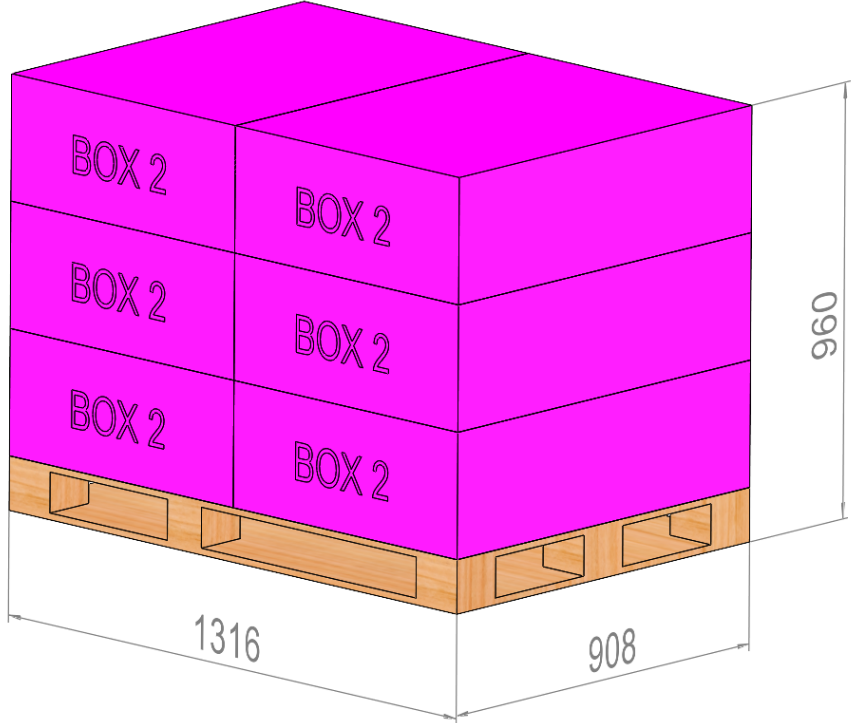

2507036 TWO APPLIANCES FUSION FLAME OUTDOOR KITCHEN

Container Loading Diagram 1

- Carton #1: 4 pallets, total 24 boxes
- Carton #2: 6 pallets, total 60 boxes
- Carton #3: 6 pallets, total 60 boxes
- Carton #4: 2 pallets, total 14 boxes
- Carton #6: 1 pallets, total 14 boxes
- Fridge: 8 pallets, total 48 units
- Gross weight : 15500 Kg

11708

2507036 TWO APPLIANCES FUSION FLAME OUTDOOR KITCHEN

Container Loading Diagram 2

- Carton #1: 8 pallets, total 42 boxes
- Carton #2: 1 pallets, total 6 boxes
- Carton #3: 1 pallets, total 6 boxes
- Carton #4: 7 pallets, total 52 boxes
- Carton #5: 3 pallets, total 66 boxes
- Carton #6: 4 pallets, total 52 boxes
- Fridge: 3 pallets, total 18 units
- Gross weight : 18294 Kg

Container 1 Wood Frames

Container 2 Wood Frame

Box 1 Pallet Details

**6 boxes per pallet
9 Pallets**

**4 boxes per pallet
3 Pallets**

Box 2 Pallet Details

10 boxes per pallet
6 Pallets

6 boxes per pallet
1 Pallet

Box 3 Pallet Details

**10 boxes per pallet
6 Pallets**

**6 boxes per pallet
1 Pallet**

Box 4 Pallet Details

**8 boxes per pallet
7 Pallets**

**6 boxes per pallet
1 Pallet**

**4 boxes per pallet
1 Pallet**

Box 5 Pallet Details