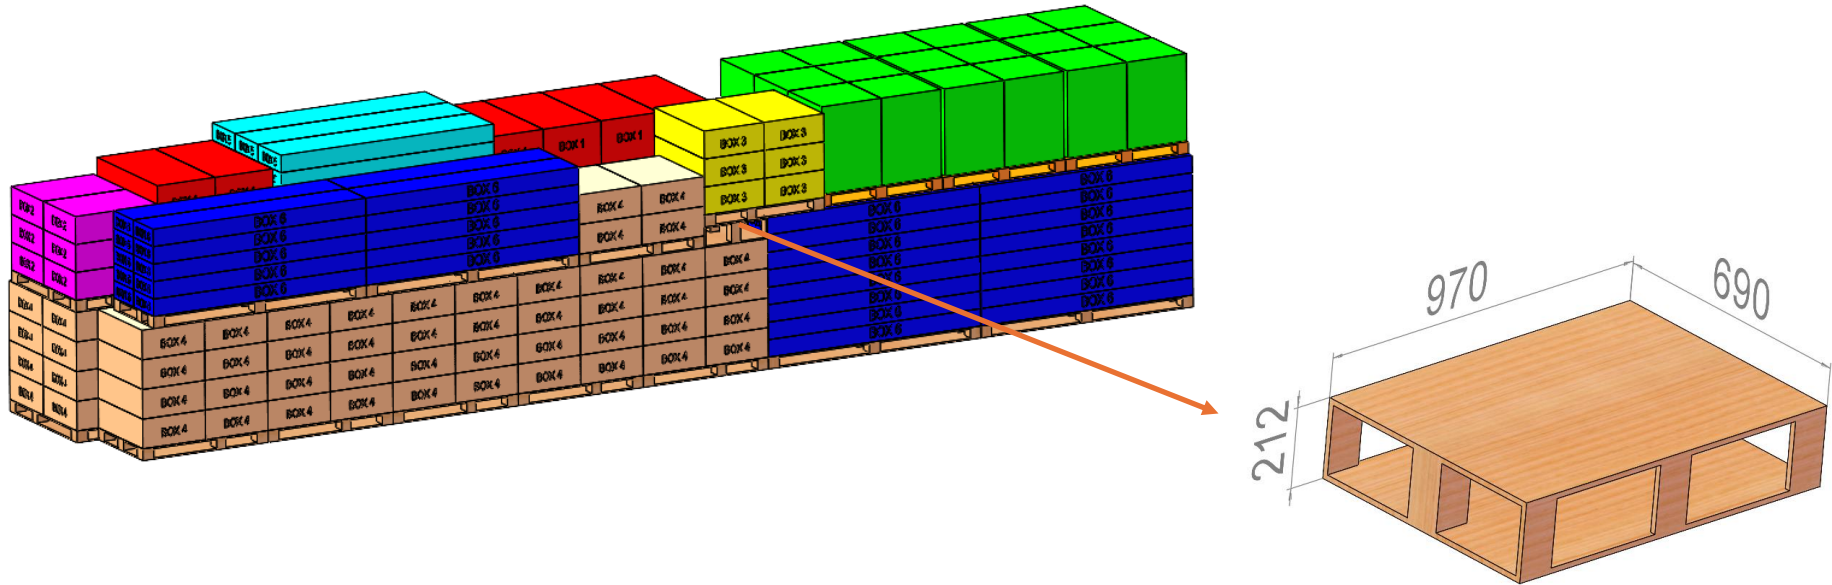

Container 2 Wood Frame