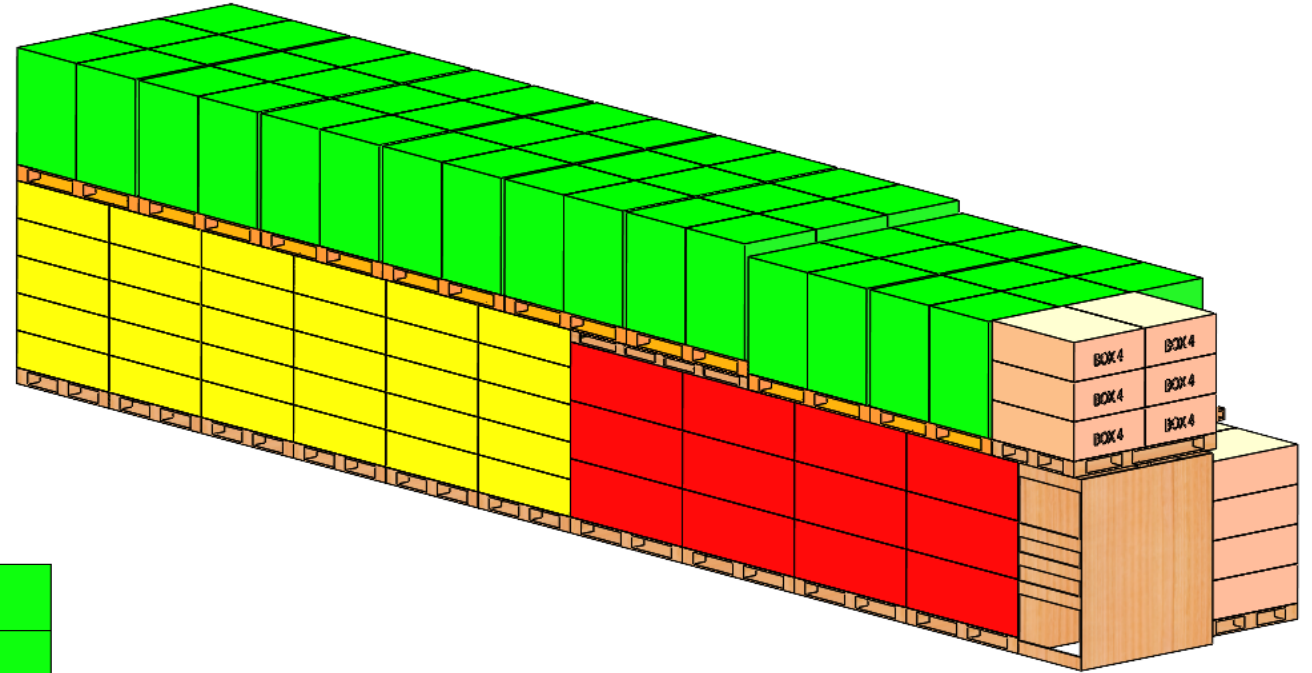

2507036 TWO APPLIANCES FUSION FLAME OUTDOOR KITCHEN

Container Loading Diagram 1

- Carton #1: 4 pallets, total 24 boxes
- Carton #2: 6 pallets, total 60 boxes
- Carton #3: 6 pallets, total 60 boxes
- Carton #4: 2 pallets, total 14 boxes
- Carton #6: 1 pallets, total 14 boxes
- Fridge: 8 pallets, total 48 units
- Gross weight : 15500 Kg

11708

2507036 TWO APPLIANCES FUSION FLAME OUTDOOR KITCHEN

Container Loading Diagram 2

- Carton #1: 8 pallets, total 42 boxes
- Carton #2: 1 pallets, total 6 boxes
- Carton #3: 1 pallets, total 6 boxes
- Carton #4: 7 pallets, total 52 boxes
- Carton #5: 3 pallets, total 66 boxes
- Carton #6: 4 pallets, total 52 boxes
- Fridge: 3 pallets, total 18 units
- Gross weight : 18294 Kg

Box 3 Pallet Details

**10 boxes per pallet
6 Pallets**

**6 boxes per pallet
1 Pallet**

Box 4 Pallet Details

**8 boxes per pallet
7 Pallets**

**6 boxes per pallet
1 Pallet**

**4 boxes per pallet
1 Pallet**

Box 5 Pallet Details