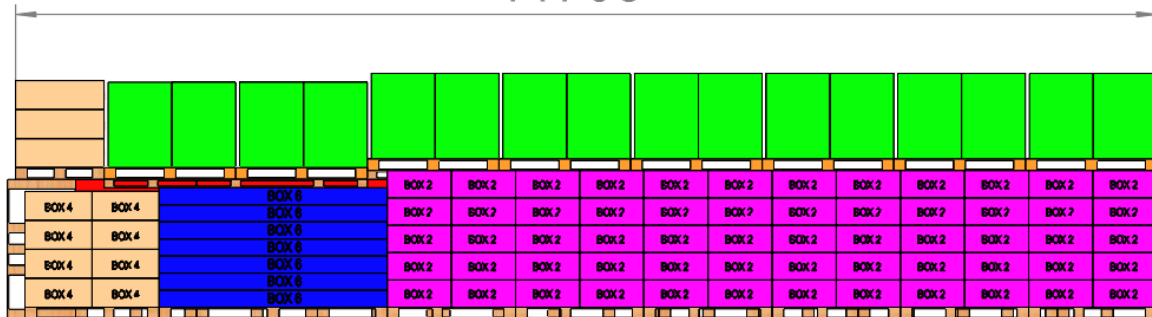

2507036 TWO APPLIANCES FUSION FLAME OUTDOOR KITCHEN

Container Loading Diagram 1

- Carton #1: 4 pallets, total 24 boxes
- Carton #2: 6 pallets, total 60 boxes
- Carton #3: 6 pallets, total 60 boxes
- Carton #4: 2 pallets, total 14 boxes
- Carton #6: 1 pallets, total 14 boxes
- Fridge: 8 pallets, total 48 units
- Gross weight : 15500 Kg

11708

2507036 TWO APPLIANCES FUSION FLAME OUTDOOR KITCHEN

Container Loading Diagram 2

- Carton #1: 8 pallets, total 42 boxes
- Carton #2: 1 pallets, total 6 boxes
- Carton #3: 1 pallets, total 6 boxes
- Carton #4: 7 pallets, total 52 boxes
- Carton #5: 3 pallets, total 66 boxes
- Carton #6: 4 pallets, total 52 boxes
- Fridge: 3 pallets, total 18 units
- Gross weight : 18294 Kg