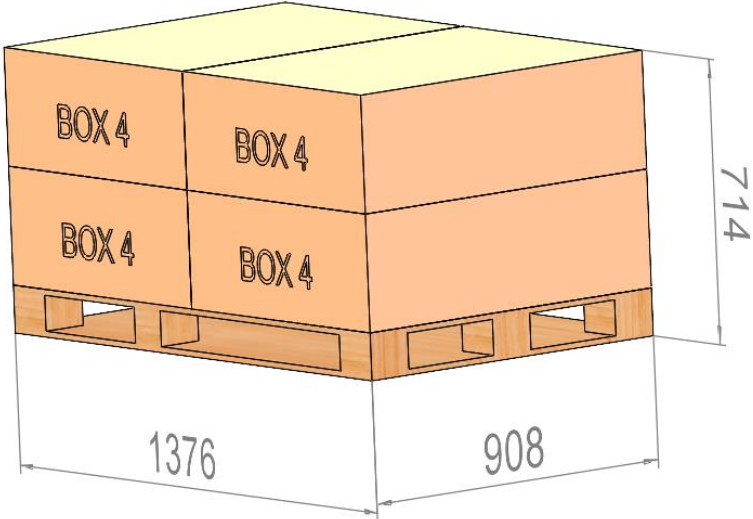

2507036 TWO APPLIANCES FUSION FLAME OUTDOOR KITCHEN

Container Loading Diagram 1

- Carton #1: 4 pallets, total 24 boxes
- Carton #2: 6 pallets, total 60 boxes
- Carton #3: 6 pallets, total 60 boxes
- Carton #4: 2 pallets, total 14 boxes
- Carton #6: 1 pallets, total 14 boxes
- Fridge: 8 pallets, total 48 units
- Gross weight : 15500 Kg

11708

2507036 TWO APPLIANCES FUSION FLAME OUTDOOR KITCHEN

Container Loading Diagram 2

- Carton #1: 8 pallets, total 42 boxes
- Carton #2: 1 pallets, total 6 boxes
- Carton #3: 1 pallets, total 6 boxes
- Carton #4: 7 pallets, total 52 boxes
- Carton #5: 3 pallets, total 66 boxes
- Carton #6: 4 pallets, total 52 boxes
- Fridge: 3 pallets, total 18 units
- Gross weight : 18294 Kg

Container 1 Wood Frames

Container 2 Wood Frame

Box 1 Pallet Details

**6 boxes per pallet
9 Pallets**

**4 boxes per pallet
3 Pallets**

Box 2 Pallet Details

10 boxes per pallet
6 Pallets

6 boxes per pallet
1 Pallet

Box 3 Pallet Details

**10 boxes per pallet
6 Pallets**

**6 boxes per pallet
1 Pallet**

Box 4 Pallet Details

**8 boxes per pallet
7 Pallets**

**6 boxes per pallet
1 Pallet**

**4 boxes per pallet
1 Pallet**

Box 5 Pallet Details