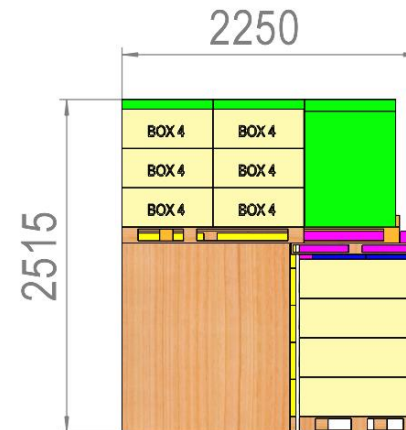

2507036 TWO APPLIANCES FUSION FLAME OUTDOOR KITCHEN

Container Loading Diagram 1

- Carton #1: 4 pallets, total 24 boxes
- Carton #2: 6 pallets, total 60 boxes
- Carton #3: 6 pallets, total 60 boxes
- Carton #4: 2 pallets, total 14 boxes
- Carton #6: 1 pallets, total 14 boxes
- Fridge: 8 pallets, total 48 units
- Gross weight : 15500 Kg

11708

2507036 TWO APPLIANCES FUSION FLAME OUTDOOR KITCHEN

Container Loading Diagram 2

- Carton #1: 8 pallets, total 42 boxes
- Carton #2: 1 pallets, total 6 boxes
- Carton #3: 1 pallets, total 6 boxes
- Carton #4: 7 pallets, total 52 boxes
- Carton #5: 3 pallets, total 66 boxes
- Carton #6: 4 pallets, total 52 boxes
- Fridge: 3 pallets, total 18 units
- Gross weight : 18294 Kg