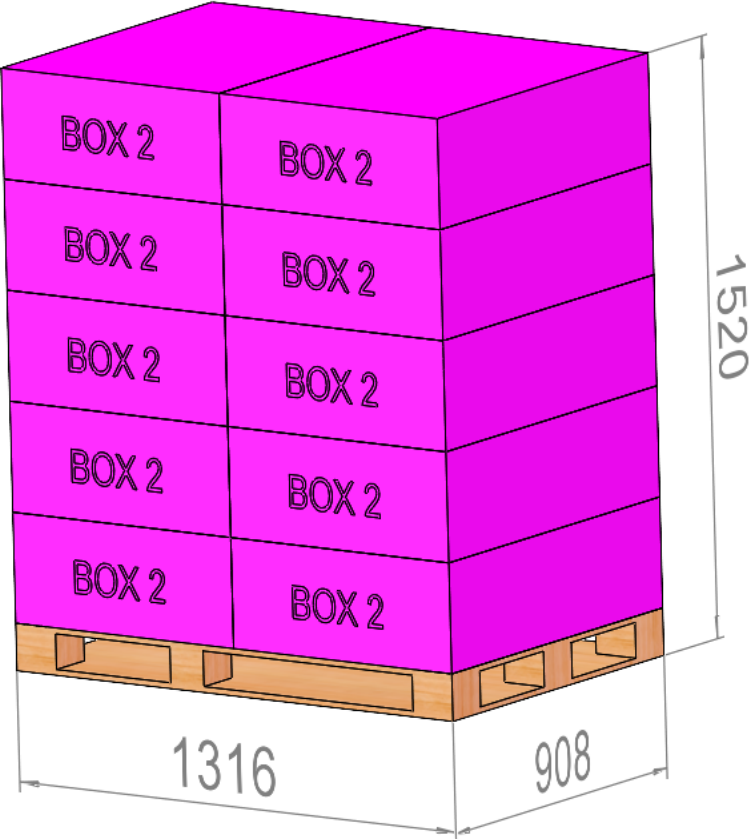

2507036 TWO APPLIANCES FUSION FLAME OUTDOOR KITCHEN

Container Loading Diagram 1

- Carton #1: 4 pallets, total 24 boxes
- Carton #2: 6 pallets, total 60 boxes
- Carton #3: 6 pallets, total 60 boxes
- Carton #4: 2 pallets, total 14 boxes
- Carton #6: 1 pallets, total 14 boxes
- Fridge: 8 pallets, total 48 units
- Gross weight : 15500 Kg

11708

2507036 TWO APPLIANCES FUSION FLAME OUTDOOR KITCHEN

Container Loading Diagram 2

- Carton #1: 8 pallets, total 42 boxes
- Carton #2: 1 pallets, total 6 boxes
- Carton #3: 1 pallets, total 6 boxes
- Carton #4: 7 pallets, total 52 boxes
- Carton #5: 3 pallets, total 66 boxes
- Carton #6: 4 pallets, total 52 boxes
- Fridge: 3 pallets, total 18 units
- Gross weight : 18294 Kg

Container 1 Wood Frames

Container 2 Wood Frame

Box 1 Pallet Details

**6 boxes per pallet
9 Pallets**

**4 boxes per pallet
3 Pallets**

Box 2 Pallet Details

10 boxes per pallet
6 Pallets

6 boxes per pallet
1 Pallet

Box 3 Pallet Details

**10 boxes per pallet
6 Pallets**

**6 boxes per pallet
1 Pallet**

Box 4 Pallet Details

**8 boxes per pallet
7 Pallets**

**6 boxes per pallet
1 Pallet**

**4 boxes per pallet
1 Pallet**

Box 5 Pallet Details