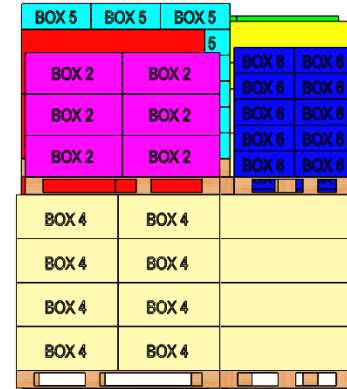

2507036 TWO APPLIANCES FUSION FLAME OUTDOOR KITCHEN

Container Loading Diagram 1

- Carton #1: 4 pallets, total 24 boxes
- Carton #2: 6 pallets, total 60 boxes
- Carton #3: 6 pallets, total 60 boxes
- Carton #4: 2 pallets, total 14 boxes
- Carton #6: 1 pallets, total 14 boxes
- Fridge: 8 pallets, total 48 units
- Gross weight : 15500 Kg

11708

2507036 TWO APPLIANCES FUSION FLAME OUTDOOR KITCHEN

Container Loading Diagram 2

- Carton #1: 8 pallets, total 42 boxes
- Carton #2: 1 pallets, total 6 boxes
- Carton #3: 1 pallets, total 6 boxes
- Carton #4: 7 pallets, total 52 boxes
- Carton #5: 3 pallets, total 66 boxes
- Carton #6: 4 pallets, total 52 boxes
- Fridge: 3 pallets, total 18 units
- Gross weight : 18294 Kg

Container 1 Wood Frames

Container 2 Wood Frame

Box 1 Pallet Details

**6 boxes per pallet
9 Pallets**

**4 boxes per pallet
3 Pallets**

Box 2 Pallet Details

10 boxes per pallet
6 Pallets

6 boxes per pallet
1 Pallet