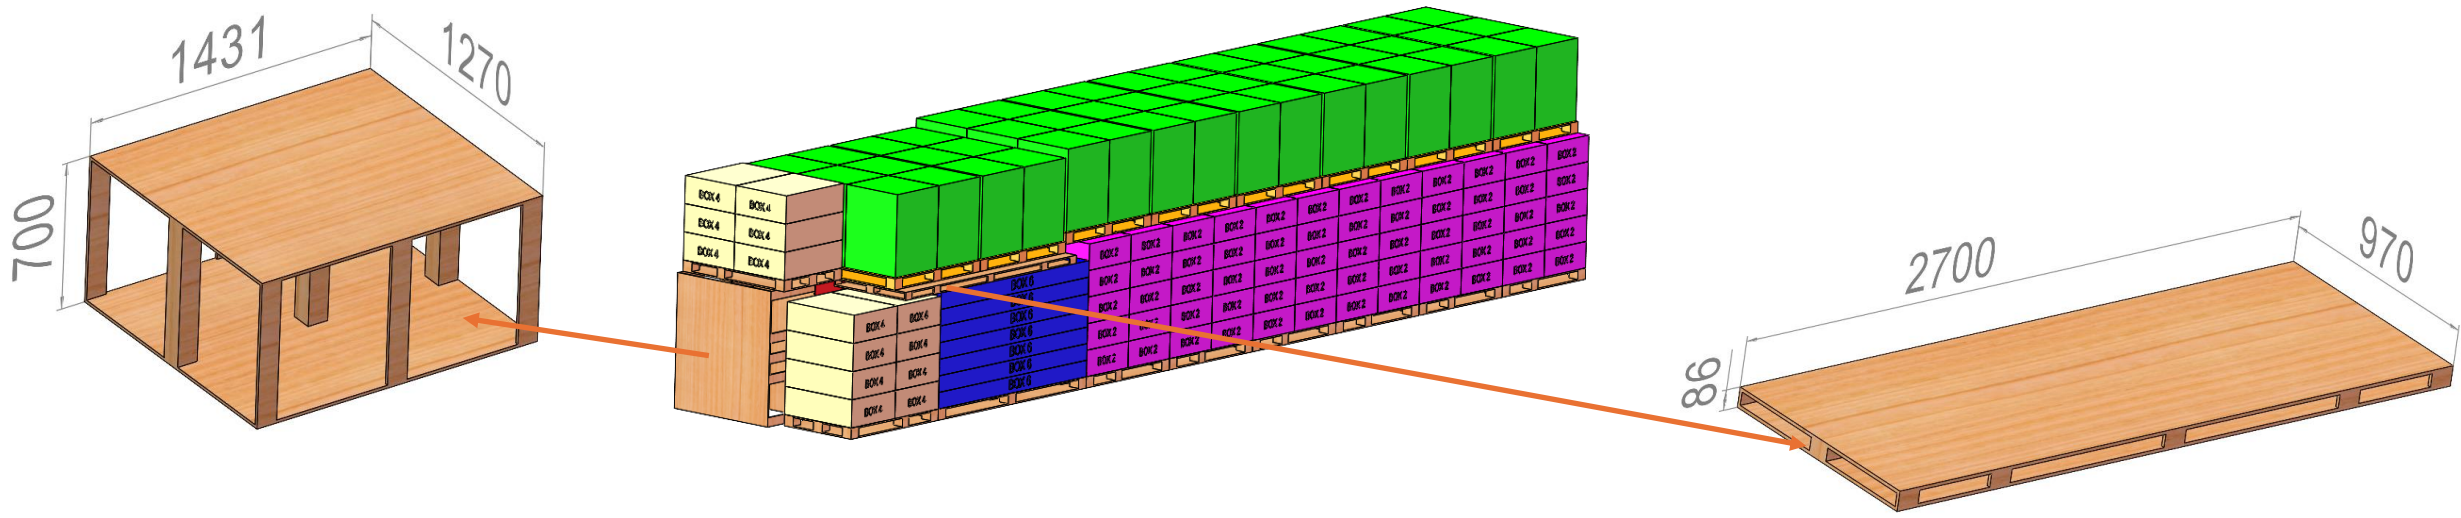

11708

2507036 TWO APPLIANCES FUSION FLAME OUTDOOR KITCHEN

Container Loading Diagram 2

- Carton #1: 8 pallets, total 42 boxes
- Carton #2: 1 pallets, total 6 boxes
- Carton #3: 1 pallets, total 6 boxes
- Carton #4: 7 pallets, total 52 boxes
- Carton #5: 3 pallets, total 66 boxes
- Carton #6: 4 pallets, total 52 boxes
- Fridge: 3 pallets, total 18 units
- Gross weight : 18294 Kg