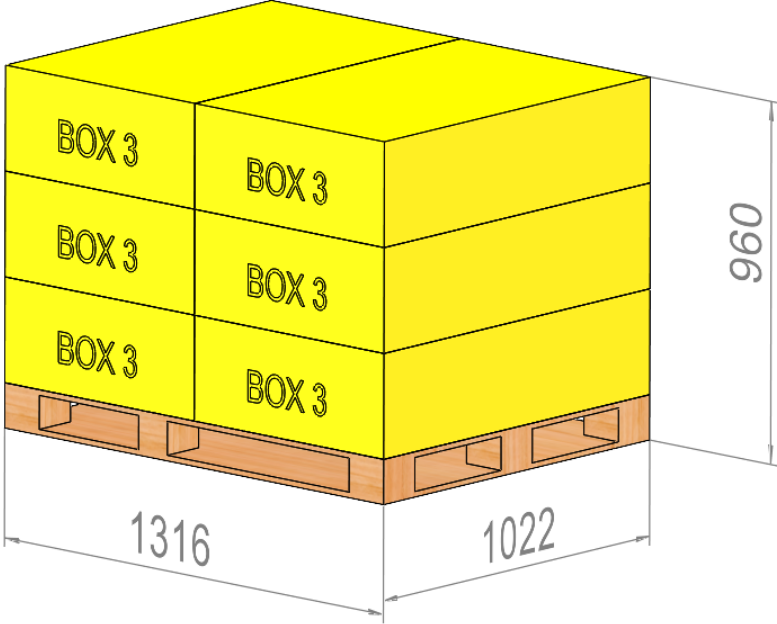

**6 boxes per pallet
1 Pallet**