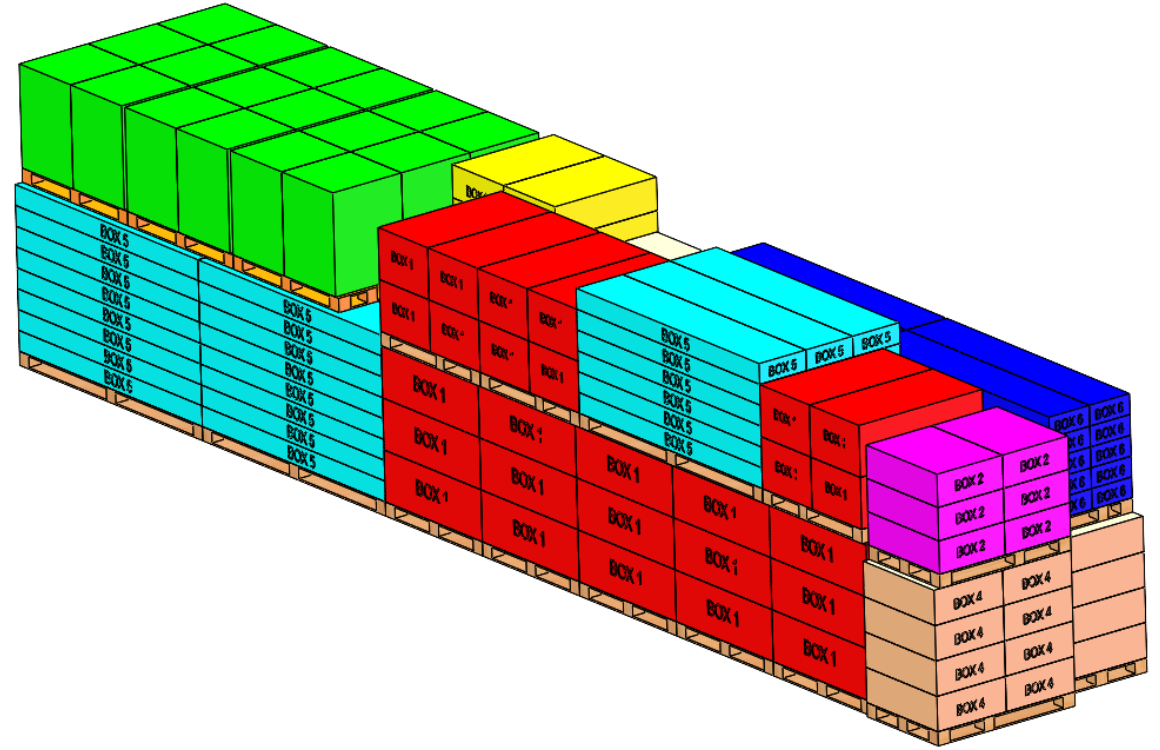

2507036 TWO APPLIANCES FUSION FLAME OUTDOOR KITCHEN

Container Loading Diagram 1

- Carton #1: 4 pallets, total 24 boxes
- Carton #2: 6 pallets, total 60 boxes
- Carton #3: 6 pallets, total 60 boxes
- Carton #4: 2 pallets, total 14 boxes
- Carton #6: 1 pallets, total 14 boxes
- Fridge: 8 pallets, total 48 units
- Gross weight : 15500 Kg

11708

2507036 TWO APPLIANCES FUSION FLAME OUTDOOR KITCHEN

Container Loading Diagram 2

- Carton #1: 8 pallets, total 42 boxes
- Carton #2: 1 pallets, total 6 boxes
- Carton #3: 1 pallets, total 6 boxes
- Carton #4: 7 pallets, total 52 boxes
- Carton #5: 3 pallets, total 66 boxes
- Carton #6: 4 pallets, total 52 boxes
- Fridge: 3 pallets, total 18 units
- Gross weight : 18294 Kg

Container 1 Wood Frames

Container 2 Wood Frame

Box 1 Pallet Details

**6 boxes per pallet
9 Pallets**

**4 boxes per pallet
3 Pallets**

Box 2 Pallet Details

10 boxes per pallet
6 Pallets

6 boxes per pallet
1 Pallet

Box 3 Pallet Details

**10 boxes per pallet
6 Pallets**

**6 boxes per pallet
1 Pallet**

Box 4 Pallet Details

**8 boxes per pallet
7 Pallets**

**6 boxes per pallet
1 Pallet**

**4 boxes per pallet
1 Pallet**

Box 5 Pallet Details