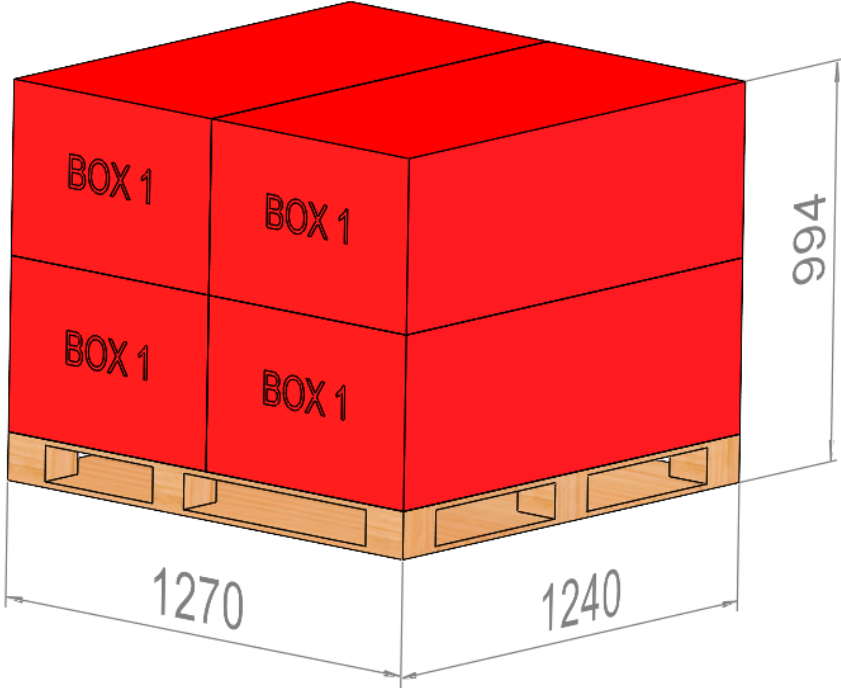

2507036 TWO APPLIANCES FUSION FLAME OUTDOOR KITCHEN

Container Loading Diagram 1

- Carton #1: 4 pallets, total 24 boxes
- Carton #2: 6 pallets, total 60 boxes
- Carton #3: 6 pallets, total 60 boxes
- Carton #4: 2 pallets, total 14 boxes
- Carton #6: 1 pallets, total 14 boxes
- Fridge: 8 pallets, total 48 units
- Gross weight : 15500 Kg

11708

2507036 TWO APPLIANCES FUSION FLAME OUTDOOR KITCHEN

Container Loading Diagram 2

- Carton #1: 8 pallets, total 42 boxes
- Carton #2: 1 pallets, total 6 boxes
- Carton #3: 1 pallets, total 6 boxes
- Carton #4: 7 pallets, total 52 boxes
- Carton #5: 3 pallets, total 66 boxes
- Carton #6: 4 pallets, total 52 boxes
- Fridge: 3 pallets, total 18 units
- Gross weight : 18294 Kg

Container 1 Wood Frames

Container 2 Wood Frame

Box 1 Pallet Details

**6 boxes per pallet
9 Pallets**

**4 boxes per pallet
3 Pallets**

Box 2 Pallet Details

10 boxes per pallet
6 Pallets

6 boxes per pallet
1 Pallet

Box 3 Pallet Details

**10 boxes per pallet
6 Pallets**

**6 boxes per pallet
1 Pallet**

Box 4 Pallet Details

**8 boxes per pallet
7 Pallets**

**6 boxes per pallet
1 Pallet**

**4 boxes per pallet
1 Pallet**

Box 5 Pallet Details