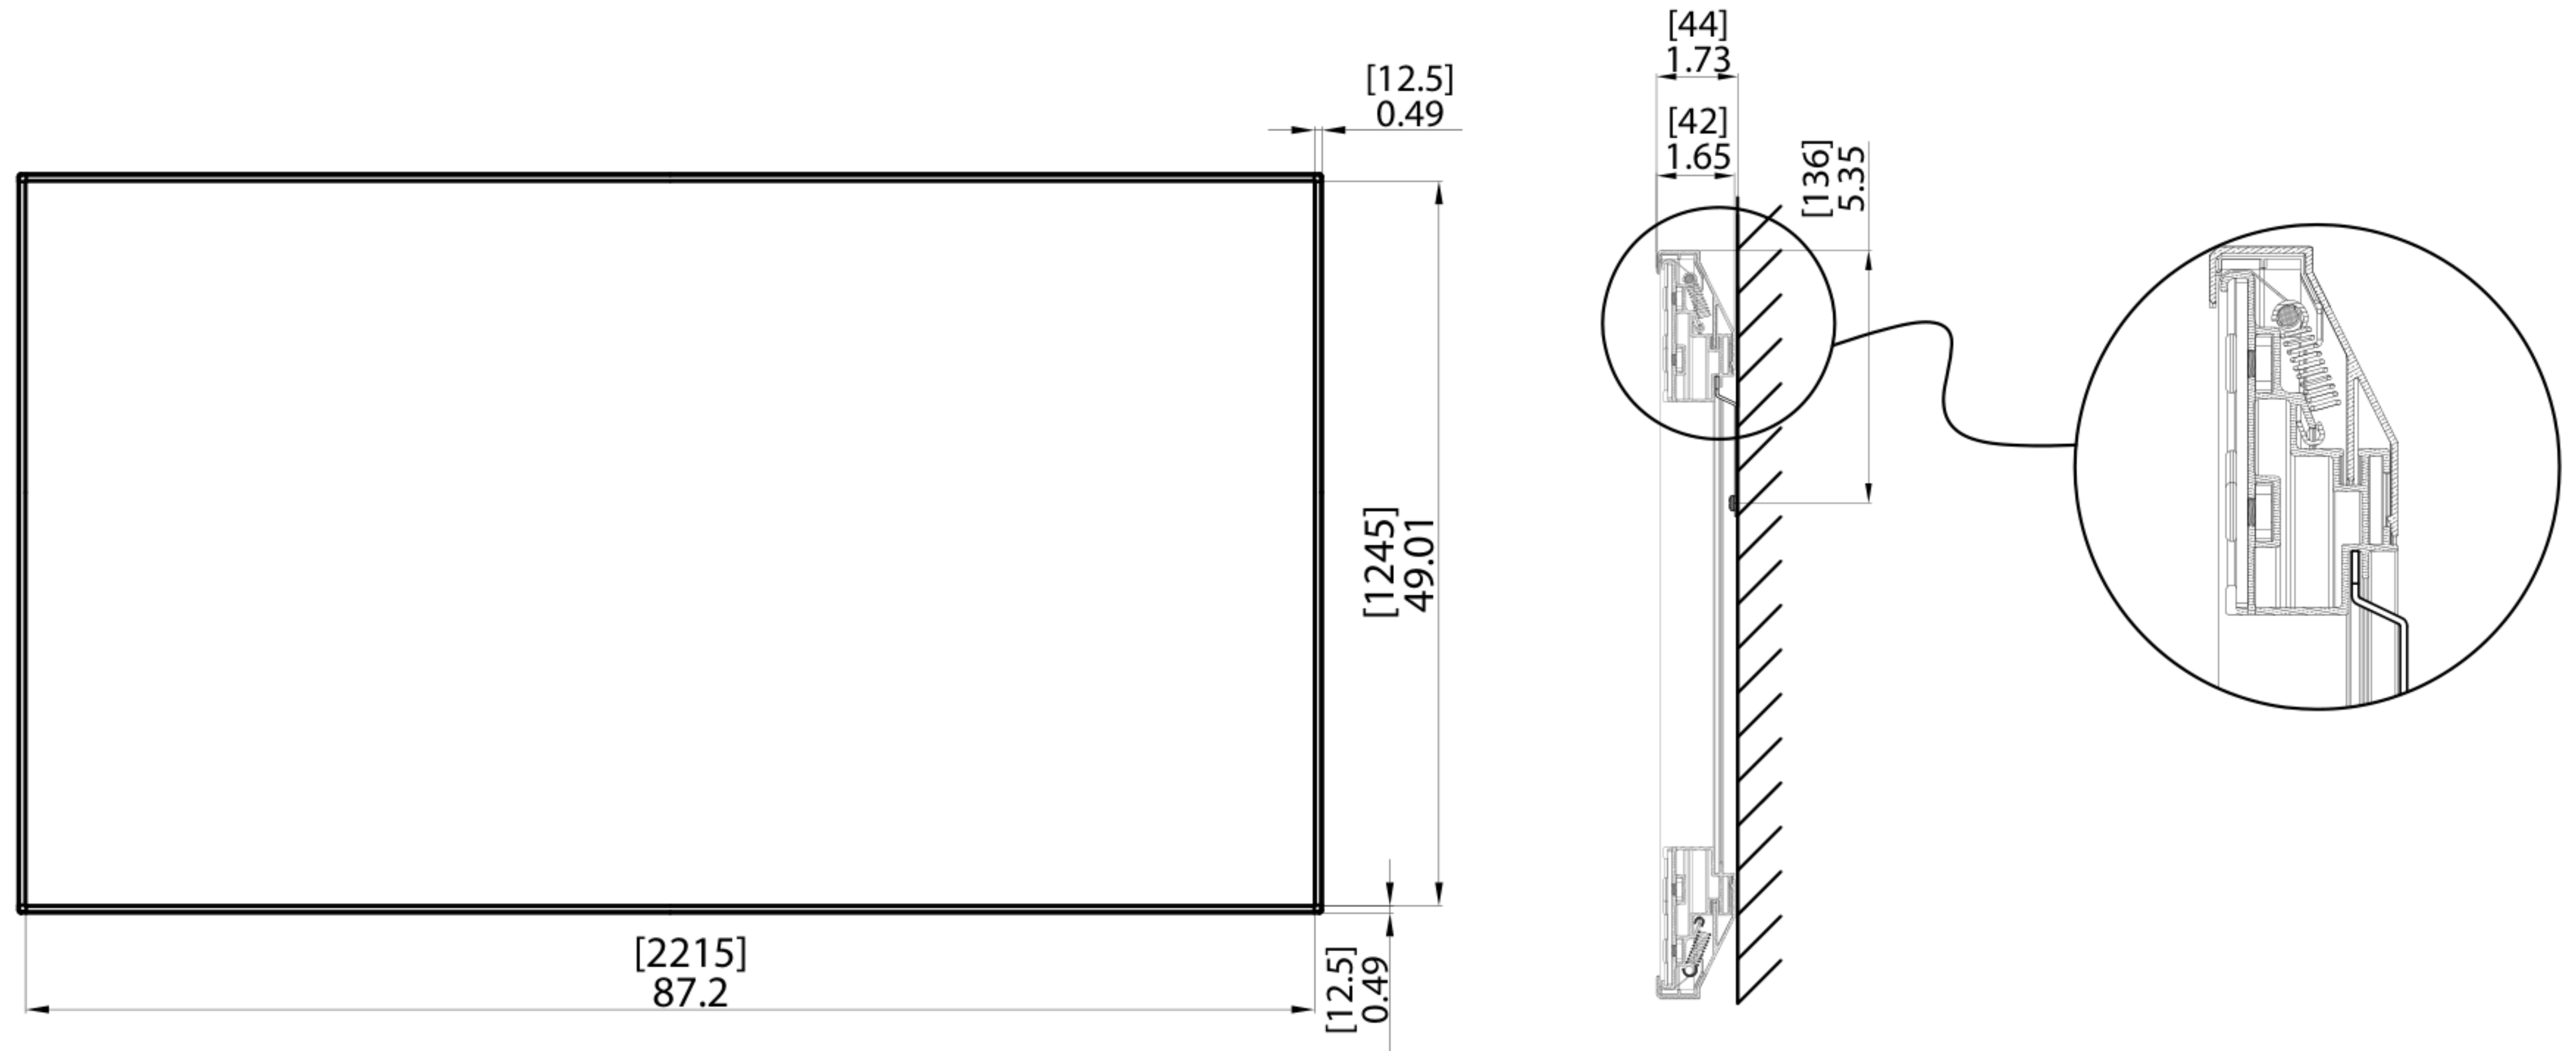

100FIXZ-Maestro

Aspect Ratio

16:9

Material

Matte White 1.0

SCRN
B R A N D
BY SCREEN INNOVATIONS

WWW.MSTRBRAND.COM