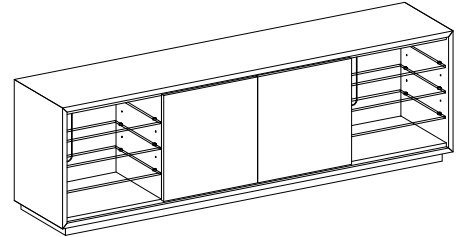

ONE ENTERTAINMENT 2 DOOR CONSOLE ASSEMBLY INSTRUCTIONS

PARTS PACKING CONFIGURATIONS

A. CONSOLE 1PC
B. GLASS SHELVES 6PCS

HARDWARE KIT PACKED IN BOX

NO.	DESCRIPTION	IMAGE	Q'TY
1	SHELF SUPPORT PIN		24 PCS

FULLY ASSEMBLED