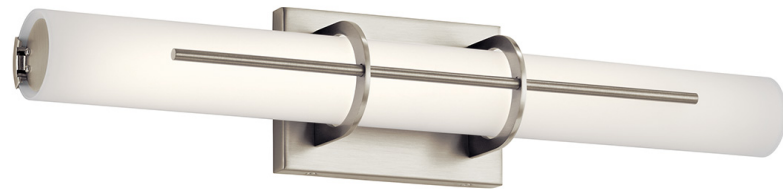

SPECIFICATIONS

Certifications/Qualifications

ADA Compliant	Yes
Prop65	Yes
DarkSky Approved	No
Location Rating	Damp
	kichler.com/warranty

Dimensions

Height	4.5"
Width	22"
Height From Center Of Wall Opening (Spec Sheet)	5.7"
Depth	3.86"
Weight	4.4 LBS
Canopy Height	4.5"
Canopy Width	6.75"
Canopy Depth	0.75"

Electrical

Input Voltage	120 V

Light Source

Light Source	Integrated LED
Lamp Included	Integrated
# Of Bulbs/LED Modules	1
Max Wattage/Range	37
Dimmable	Yes

Photometrics

Color Temperature Range	3000K
Color Rendering Index (CRI)	90
Delivered Lumens	1900 L
Rated Life	40000 hours

Mounting/Installation

Interior/Exterior	Interior Product
Mounting Weight	4.4 LBS
Modular	Yes
Lead Wire Length	7

FIXTURE ATTRIBUTES

Housing/Glass

Primary Material	Glass

Product/Ordering Information

SKU	83756
Finish	Brushed Nickel
UPC	887913837561

Finishes

ALSO IN THIS FAMILY

83943