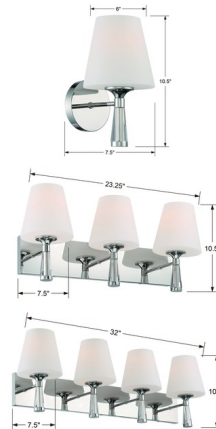

Lightology

lightology.com
866-954-4489
04-23-26

Project: _____

Company: _____

Location: _____ Fixture Type: _____

SPEC #: **CRY907403**

Approved On: _____ Approved By: _____

Ramsey Wall Sconce By Crystorama

Description

The Ramsey Wall Sconce's simple design is perfect for any transitional interior. A white silk shade covers the bulb and diffuses the light to a soft and subtle glow. Place the Ramsey in the bathroom or in a hallway to add some extra flare to your decor. Available in either Polished Nickel or Vintage Gold. Offered in 1, 3 or 4 light configurations. UL and CSA listed.

Shown in polished nickel

Specifications

COLOR	N/A
BODY FINISH	Polished Nickel
WATTAGE	300W
DIMMER	Standard 120V
DIMENSIONS	23.25"W x 10.5"H x 7.5"D
BULB NOT INCLUDED	3 x A19/Medium (E26)/100W/120V Incandescent
OTHER BULB OPTIONS	3 x A19/Medium (E26)/120V LED
COUNTRY OF ORIGIN	China