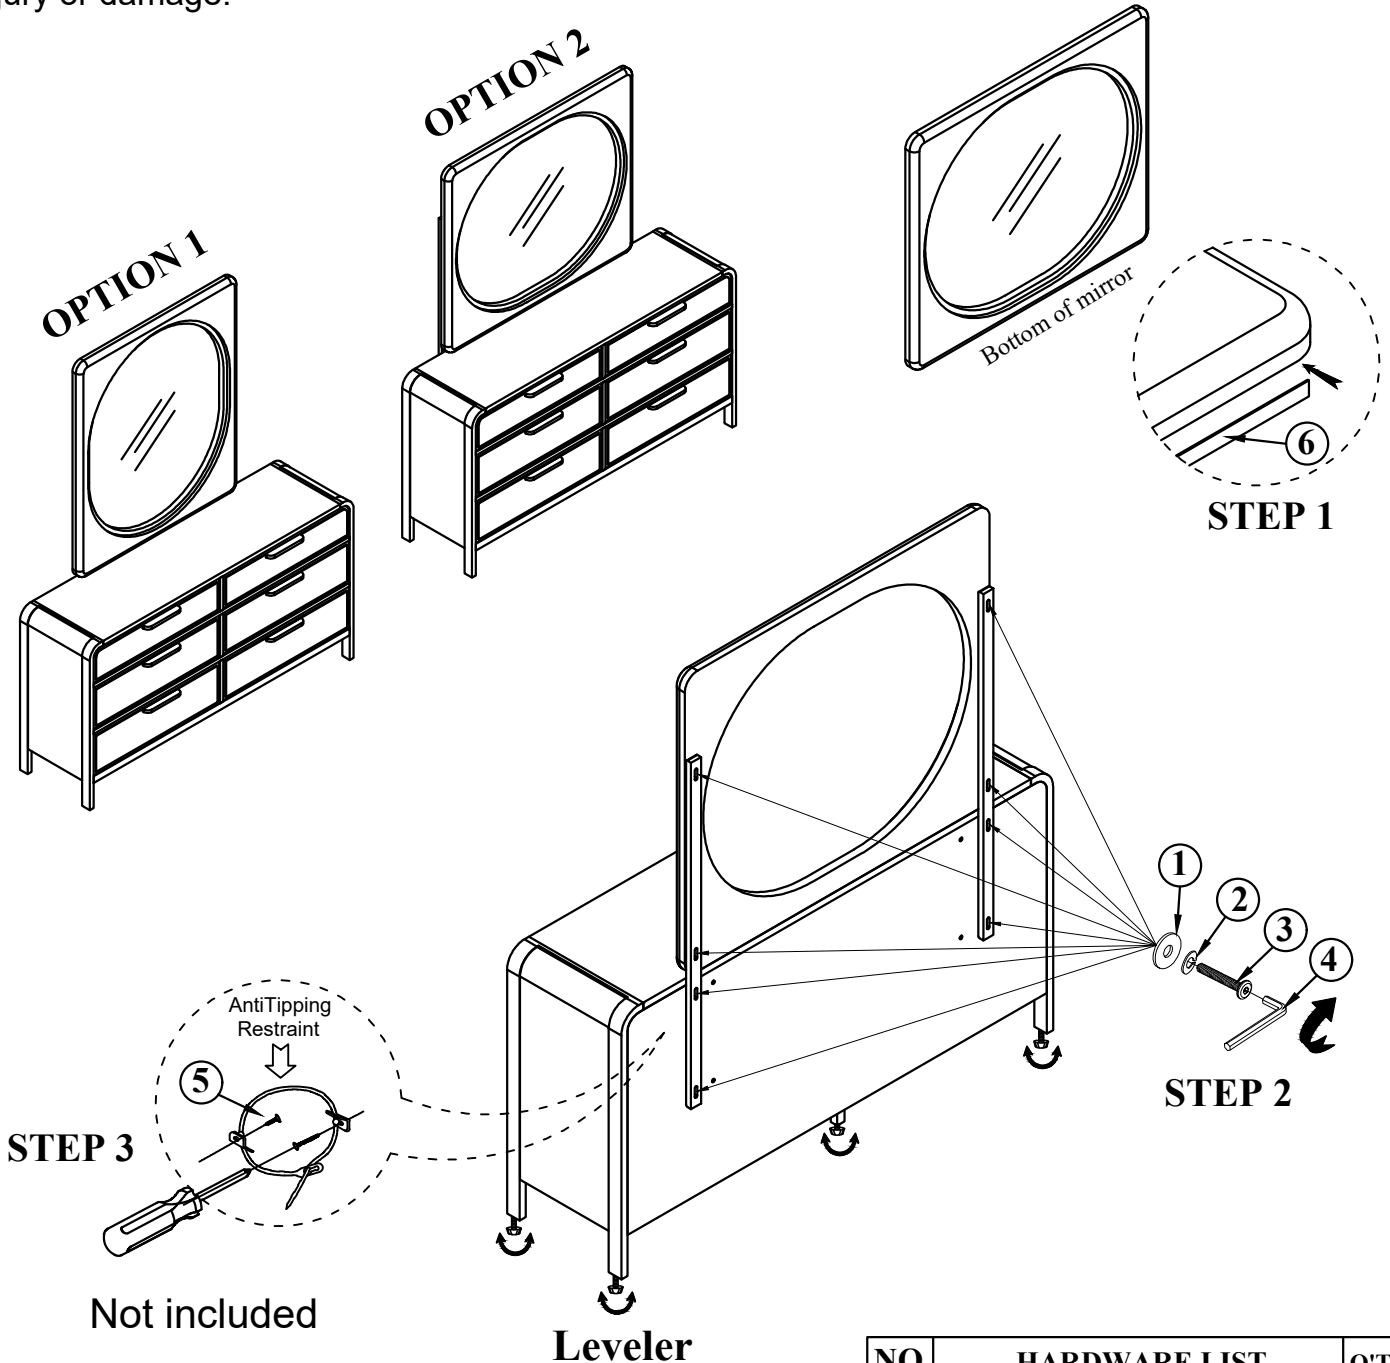

Thank you for purchasing this quality product from A.R.T. Furniture. Be sure to check all packing material for parts which may have come loose inside the carton during shipment. Identify and count all parts and compare with the parts list below.

Note: Some furniture is heavy, it is recommended that two people assemble this item to avoid injury or damage.

NO.	HARDWARE LIST	Q'TY
1	Flat Washer (5/16" x Ø19)	8 Pcs
2	Spring Washer (5/16" x Ø12)	8 Pcs
3	Bolt (5/16" x 1-9/16")	8 Pcs
4	Allen Key (4 x 3-1/8")	1 Pc
5	Tipping Restraint	1 Set
6	Long Felt Fabric	1 Pc