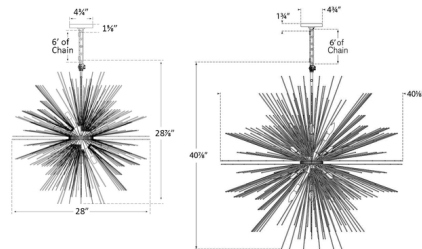

Shown in gild

Specifications

COLOR	N/A
BODY FINISH	Gild
WATTAGE	800W
DIMMER	Standard 120V
DIMENSIONS	40.125"W x 40.875"H
BULB NOT INCLUDED	20 x B11/Candelabra (E12)/40W/120V Incandescent
OTHER BULB OPTIONS	20 x B11/Candelabra (E12)/120V LED 20 x C11/Candelabra (E12)/120V LED