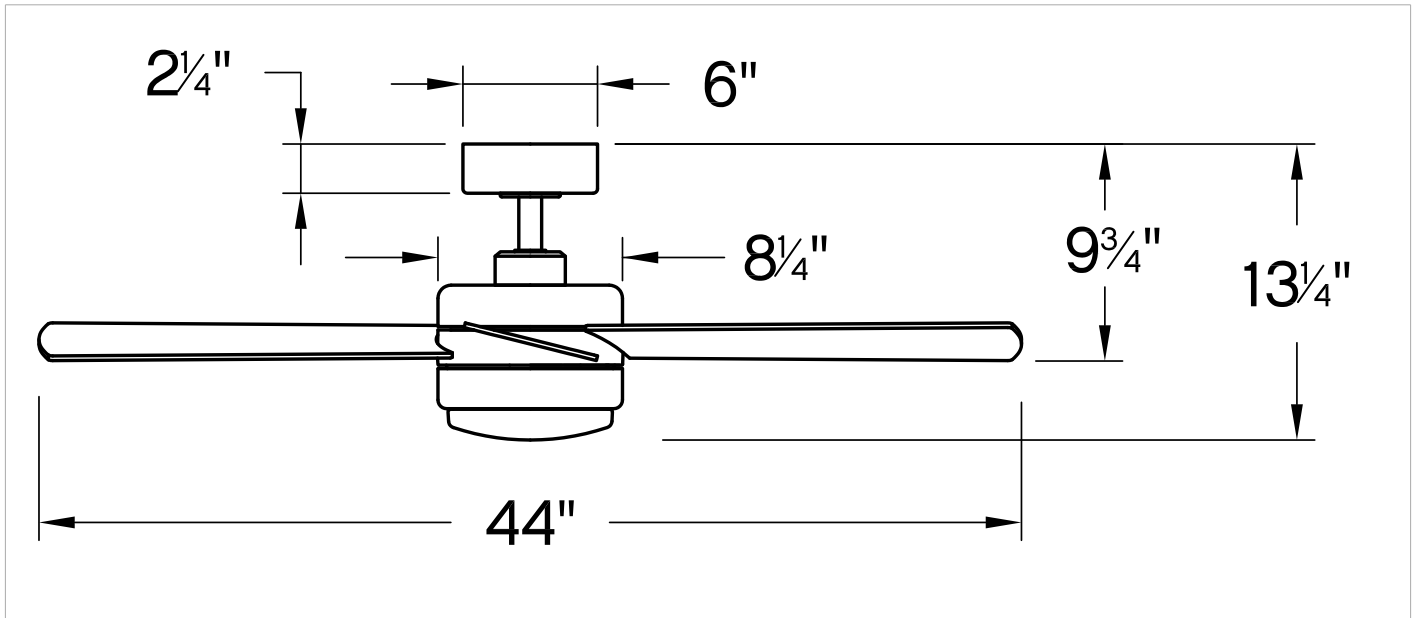

VENTUS 44" LED FAN

902844FMM-LIA

PERFORMANCE SPECIFICATIONS	STANDARD	
	HIGH SPEED	AVERAGE SPEED
Airflow	3604	2732
EnergyUse	56.7	38
EnergyCost	16	11
Efficiency	64	71
AMPS	0.48	0.39
RPMS	196	146

HINKLEY

HINKLEY
33000 Pin Oak Parkway
Avon Lake, OH 44012

PHONE: (440) 653-5500
Toll Free: 1 (800) 446-5539

hinkley.com