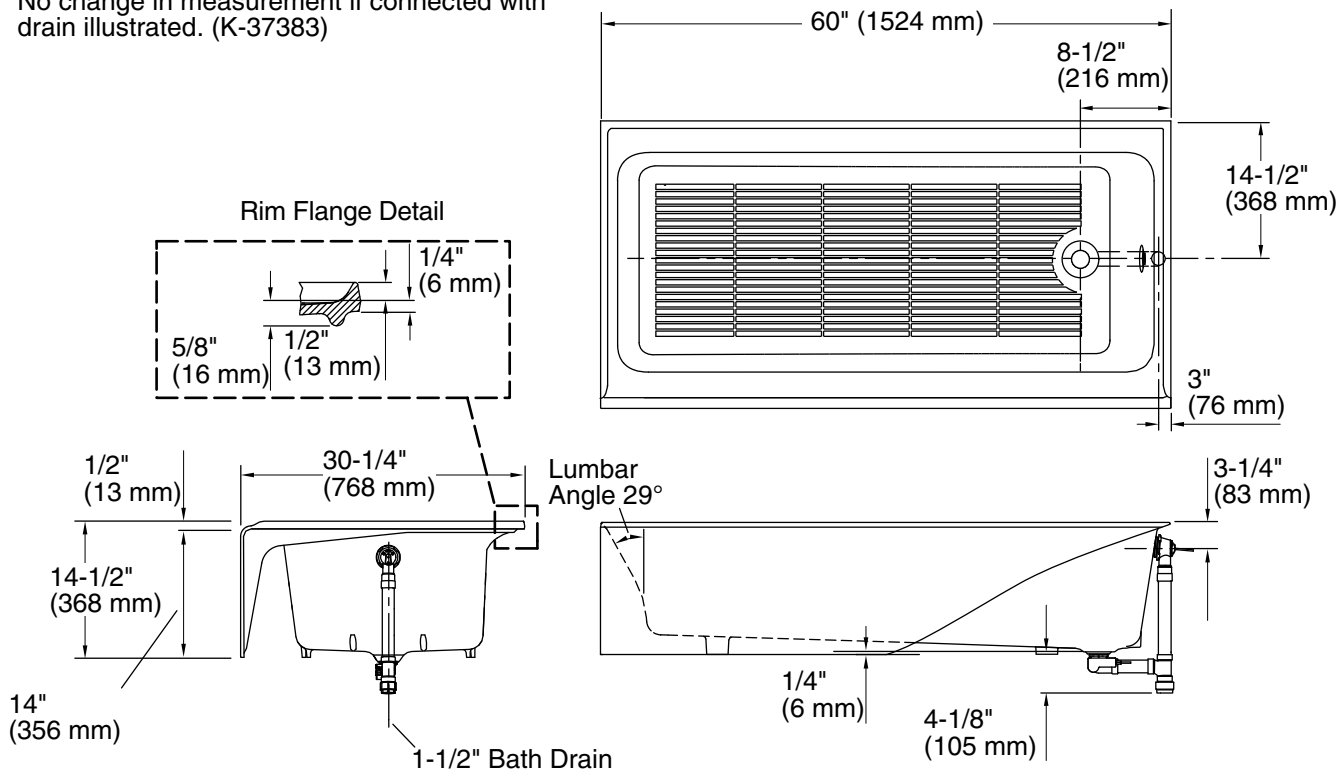

No change in measurement if connected with drain illustrated. (K-37383)

## Technical Information

All product dimensions are nominal.

|                        |   |
|------------------------|---|
| Drain location:        | Right   |
| Basin area, bottom:    | 48-3/4" x 19-5/16" (1238 mm x 491 mm)             |
| Basin area, top:       | 54-11/16" x 21-3/16" (1389 mm x 538 mm)           |
| Weight:                | 310 lbs (140.6 kg)                                |
| Minimum floor load:    | 52 lbs/ft <sup>2</sup> (253.9 kg/m <sup>2</sup> ) |
| Water depth:           | 9" (229 mm)                                       |
| Water capacity:        | 32.6 gal (123.4 L)                                |
| Minimum flat for door: | 2-5/8" (66 mm)                                    |