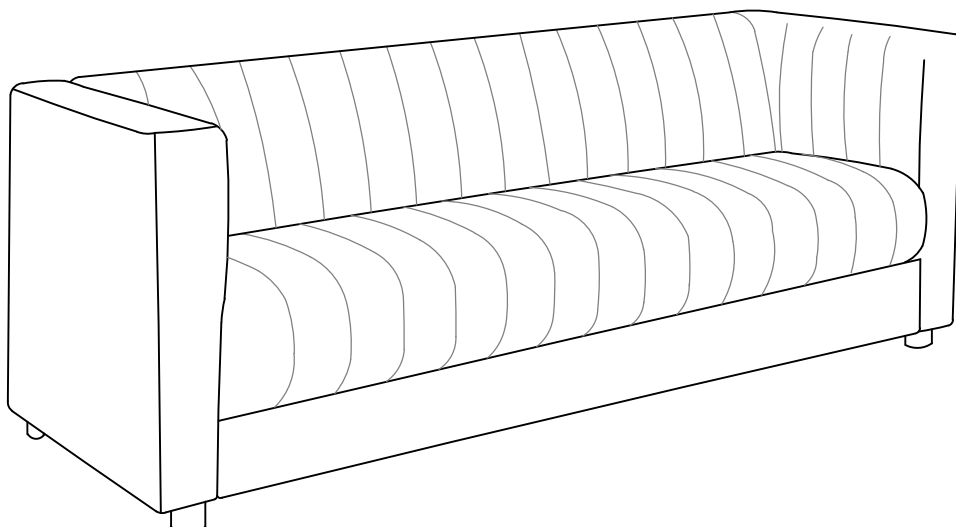

ASSEMBLY INSTRUCTION

SOFA

A Left Arm

1pc

B Right Arm

1pc

C Backrest

1pc

D Seat Frame

1pc

E Leg

4pcs

F Support Leg

1pc

This page lists all the contents included in the box. Please take the time to identify the hardware as well as the individual components to this product. As you unpack and prepare for assembly, place the contents on a carpeted or padded area to protect them from damage.

1 Insert Leg (E) to Left Arm (A) & Right Arm (B), then rotate tightly.

2 Slide Backrest (C) into Left Arm (A) & Right Arm (B) as below shown.

3 Rotate Support Leg (F) to the center of Seat Frame (D) as below shown.