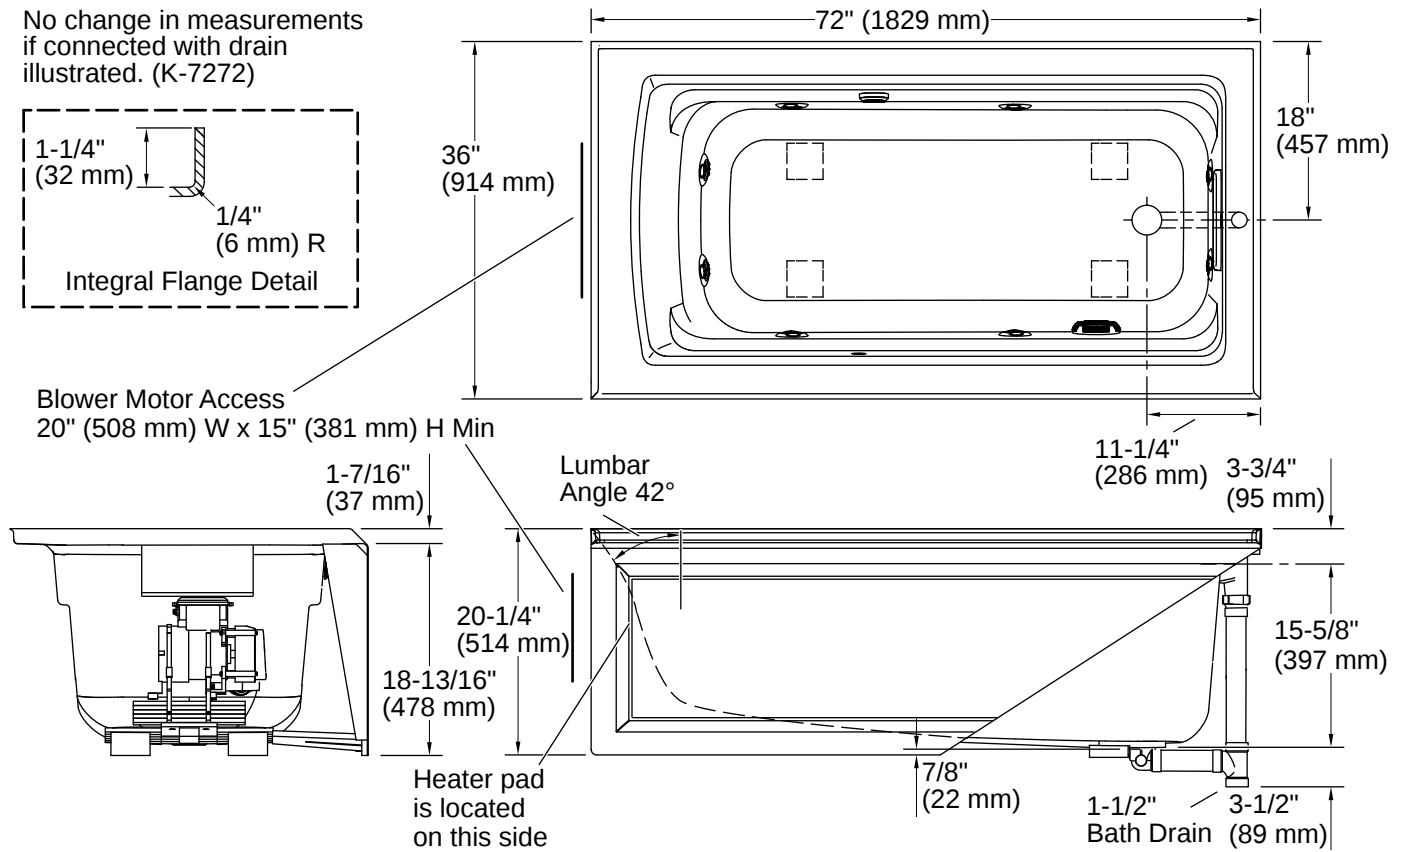

Installation

- Right drain
- Alcove
- Requires Clearflo slotted overflow bath drain (sold separately)

Installation Notes

Install this product according to the installation instructions.

Measure your actual product for rough-in details.

The hot water supply should be 70% of the capacity of the bath or greater. Installations will vary.

ADA compliant when installed to the specific requirements of these regulations.