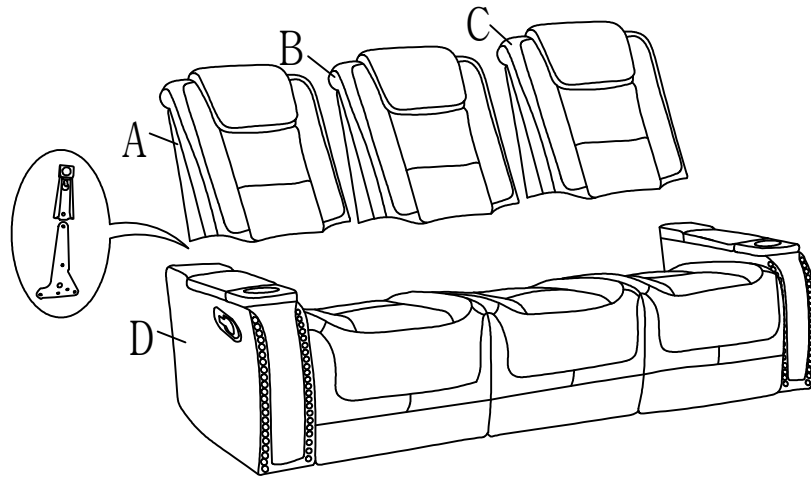

# Assembly Instruction

Item No.:L3183-30

DESCRIPTION: BRECKENRIDGE SOFA W/DUAL RECLINER

Thank you for purchasing this quality product. Be sure to check all packing materials carefully for small parts, which may have come loose during shipment. Identify and count all items and compare with the parts list and/or hardware list shown below. It is recommended to have two people during assembling and to remove the backs and base of the furniture out from the box.

Please follow the drawings below to assemble the item

PARTS LIST			
NO.	SKETCH	QTY	DESCRIPTION
A		1	LEFT BACKREST
B		1	MIDDLE BACKREST
C		1	RIGHT BACKREST
D		1	SEAT
E		1	THE LAMP PLUG

Step 1  
Install the LSF backrest (A), Middle backrest (B), and RSF backrest (C) by align and insert the metal bracket to the metal brackets of the seat (D).  
Please make sure the brackets are inserted all the way and secured into position.

Step 2  
Connect the lamp plug (E) with the wire on back of the seat (D).

Step 3  
Complete.