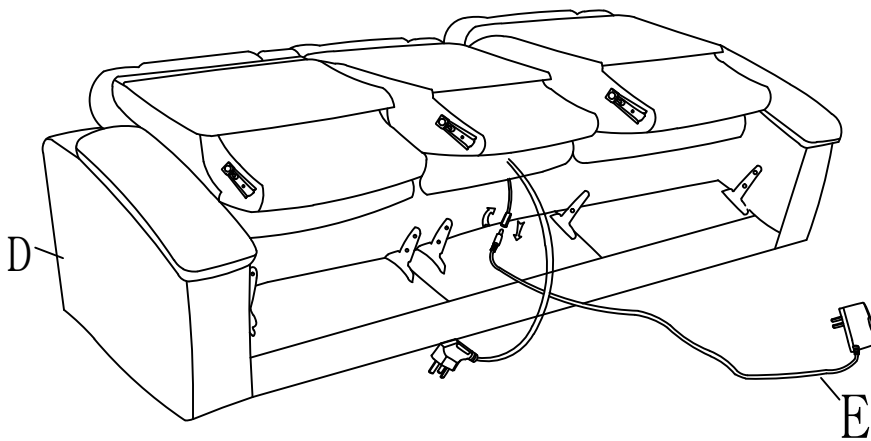

# Assembly Instruction

Item No.:L3183-30

DESCRIPTION: BRECKENRIDGE SOFA W/DUAL RECLINER

Thank you for purchasing this quality product. Be sure to check all packing materials carefully for small parts, which may have come loose during shipment. Identify and count all items and compare with the parts list and/or hardware list shown below. It is recommended to have two people during assembling and to remove the backs and base of the furniture out from the box.

Please follow the drawings below to assemble the item

PARTS LIST			
NO.	SKETCH	QTY	DESCRIPTION
A		1	LEFT BACKREST
B		1	MIDDLE BACKREST
C		1	RIGHT BACKREST
D		1	SEAT
E		1	THE LAMP PLUG

Step 1  
Install the LSF backrest (A), Middle backrest (B), and RSF backrest (C) by align and insert the metal bracket to the metal brackets of the seat (D).  
Please make sure the brackets are inserted all the way and secured into position.

Step 2  
Connect the lamp plug (E) with the wire on back of the seat (D).

Step 3  
Complete.