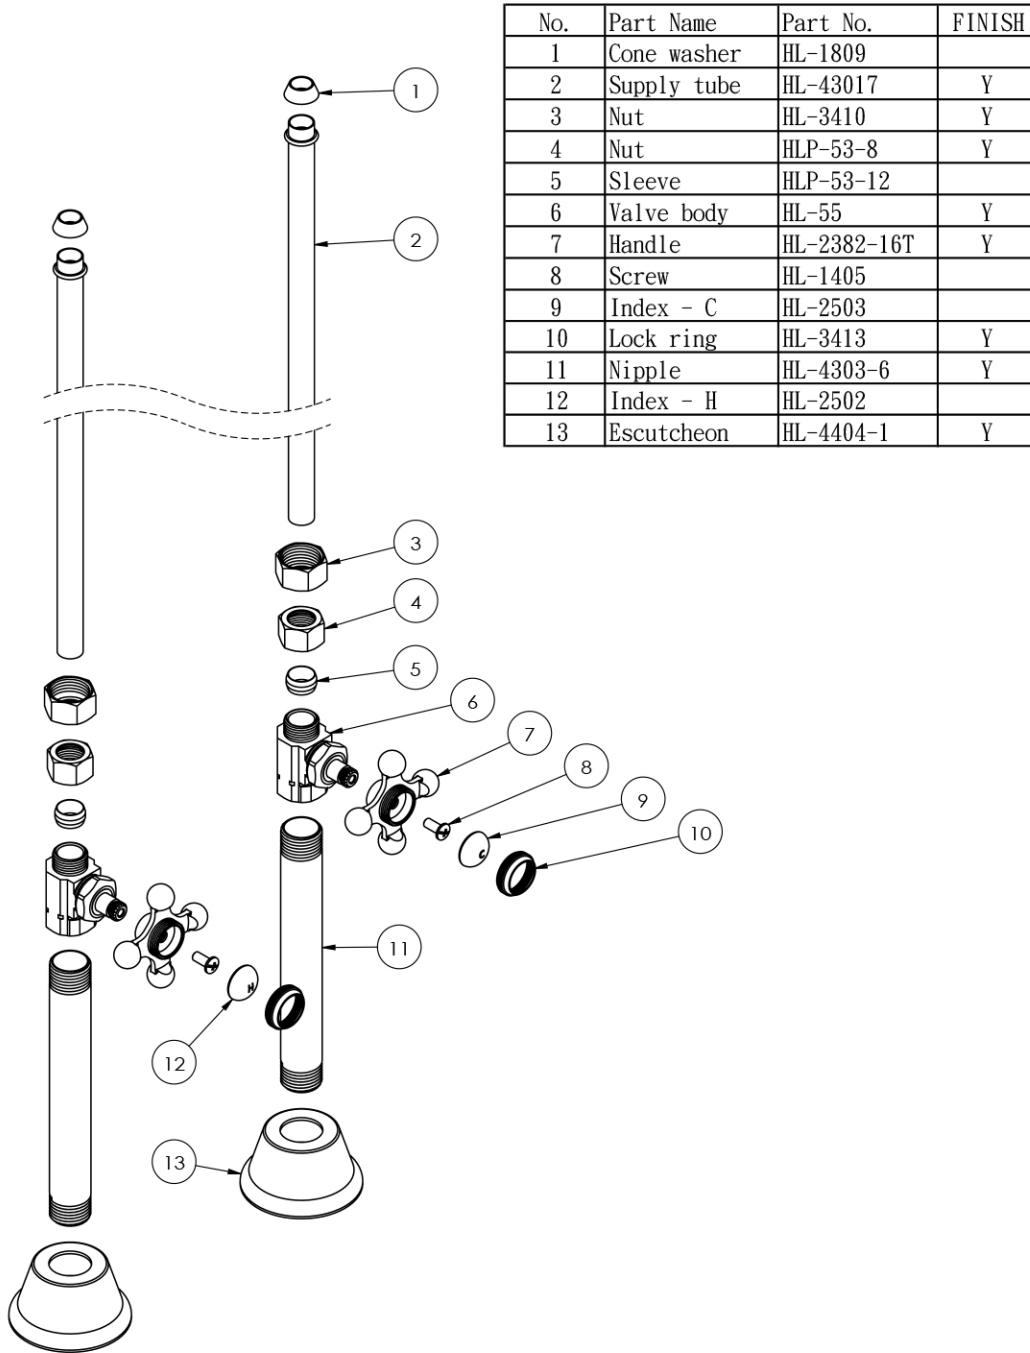

MAIDSTONE

www.MaidstoneSupply.com

Straight Tub Supply Lines

Part No: 123ST2-S

Contact Maidstone for additional information and specifications. For complete warranty information and a list of dealers visit www.MaidstoneSupply.com. All products and specifications are subject to change without notice. Maidstone is not responsible for typographical and/or dimensional errors. Typographical errors are subject to correction.

Note: Rough-in dimensions may vary +/- 1/2" and are subject to change. No responsibility is assumed by Maidstone.