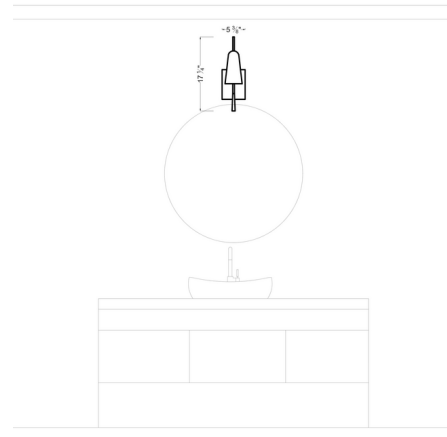

Description

The Simon Wall Sconce is an adjustable task oriented fixture that has swivel functionality to shine light where you need it. Features a Midnight Black or Matte White finish with Burnished Brass accents or all Burnished Brass finish. On/off switch on backplate. Includes cord and cord cover for plug-in installation or can be hardwired. ETL listed. Suitable for damp locations.

Specifications

COLOR	N/A
BODY FINISH	Midnight Black
WATTAGE	8W
DIMMER	Standard 120V
DIMENSIONS	5.38"W x 17.25"H x 24.38"D
BULB NOT INCLUDED	1 x A19/Medium (E26)/8W/120V LED
OTHER BULB OPTIONS	1 x A19/Medium (E26)/120V LED

Technical Information

PRODUCT DIMENSIONS	Backplate: 4.9"W x 6.9"H
--------------------	--------------------------

Shown in midnight black

CLICK TO VIEW PRODUCT

Notes: