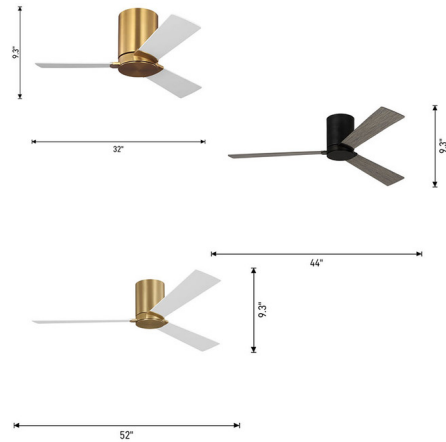

Description

The Rozzen Hugger Ceiling Fan offers a sleek aesthetic of simple forms and straight lines, bringing a clean contemporary look to your space. The Brushed Steel and Midnight Black finish options feature reversible blades for matching the fan to your decor. Equipped with a powerful energy-efficient DC motor, the Rozzen provides refreshing airflow to create a comfortable environment in living rooms, bedrooms, enclosed patios, or other indoor or covered outdoor spaces. A hand-held remote control is included for turning the motor on/off and setting 6 speeds and reverse. Optional accessories are sold separately. Note: Limited finish/color combinations available for 32 inch fan. Note: MC262 Light Kit available for 44 and 52 inch fans only.

Shown in midnight black / midnight black / midnight black / american walnut

Specifications

BLADE COLOR	Midnight Black / American Walnut
BODY FINISH	Midnight Black / Midnight Black
WATTAGE	N/A
DIMMER	N/A
DIMENSIONS	44"W x 9.3"H
BULB	N/A
COUNTRY OF ORIGIN	China