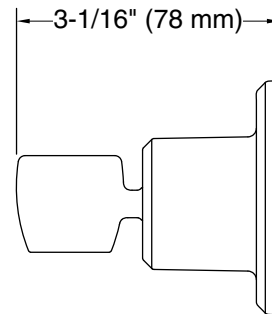

Features

- For use with a handshower and hose (sold separately)
- Handshower holder fits most handshowers
- Handshower holder pivots and rotates to position handshower at desired angle
- Part of the Occasion bathroom faucet and accessory collection

Technical Information

All product dimensions are nominal.

Spout: