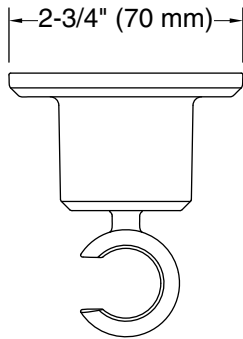

Features

- For use with a handshower and hose (sold separately)
- Handshower holder fits most handshowers
- Handshower holder pivots and rotates to position handshower at desired angle
- Part of the Occasion bathroom faucet and accessory collection

Technical Information

All product dimensions are nominal.

Spout: