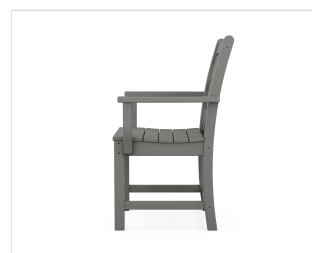

POLYWOOD®

Sustainable Outdoor Furniture

CLIMATETUFF™
MATERIALS

COLORSTAY™
TECHNOLOGY

MADE IN
THE USA

CONSCIOUSLY
CRAFTED

Chippendale Dining Arm Chair

BRAND | POLYWOOD®

COLLECTION | Chippendale

SKU | CDD200

SPECIFICATIONS

Weight	25.0 lbs
Width	23.08"
Height	34.79"
Depth	21.45"
Arm Height	24.22"
Seat Width	18.0"
Seat Depth	16.2"
Seat Height	17.0"

AVAILABLE LUMBER COLORS