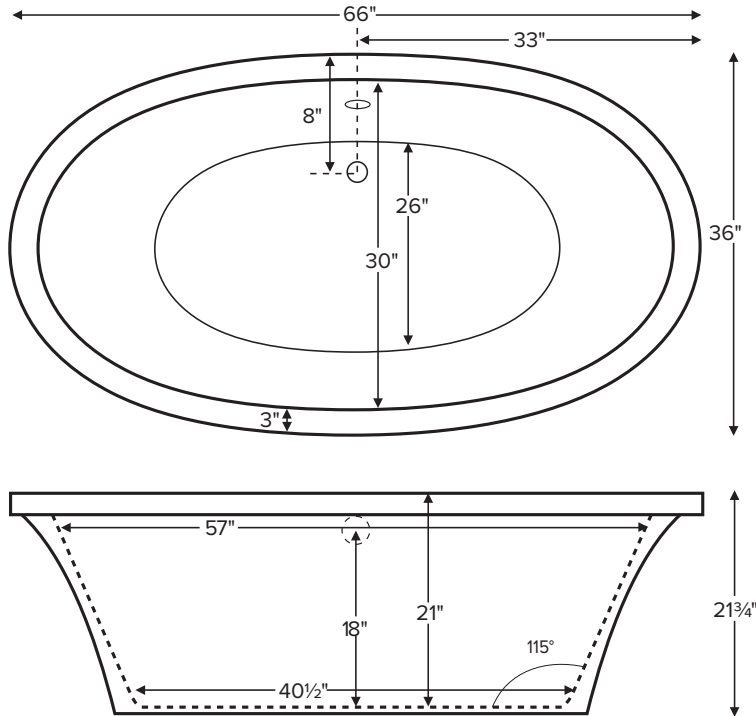

Reliance® Collection Tubs

MBOFS6636

66" x 36.75" x 21.75"

Acrylic Freestanding Tub

Weight 130 lbs / 59 kg

Max Fill 86 gal to overflow

NOTE: Filling this tub to the maximum may require an above average size or dedicated water heater.

Important Ordering and Installation Information

- Designed to install on a finished floor that is flat and level.
- Visible access panel is located behind the waste and overflow.
- Access panel dimensions vary according to tub model.
- May be ordered without access panel. Installation will be more difficult.
- Options listed cannot be combined with MTI Solutions Collection options.

• Before discarding tub crate, check for accessories that may be packaged inside.
 • All product measurements are ±1/2".
 • Specifications and configurations are subject to change without notice.
 • Measurements herein supersede all others published prior to publication date below.