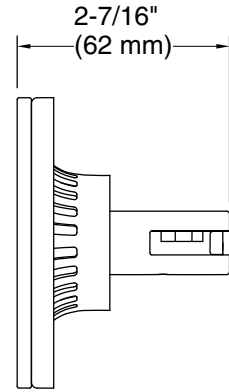

Features

- High-quality solid metal construction for durability and reliability
- Recommended accessory for Perfect under-mount baths (P50045, P50047)
- Includes handle, stopper, decorative flange with flange nut, overflow escutcheon, and alignment tool
- Trim can be easily removed when the design or finish needs updating

Recommended Products/Accessories

P50047-00 Small Rectangular Bathtub
P50045-00 Large Rectangular Bathtub
P24803-LV Deck-Mount Bath Faucet with Diverter

Codes/Standards

ASME A112.18.2/CSA B125.2

KALLISTA® Five-Year Limited Warranty

KALLISTA.

KALLISTA
Contemporary Drain Trim Kit
P21930-00

Technical Information

All product dimensions are nominal.

Material: Brass, Zinc