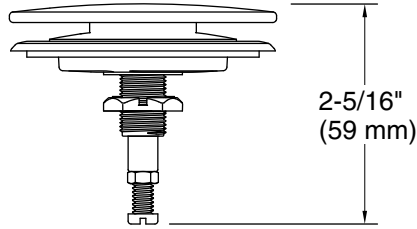

KALLISTA.

KALLISTA
Contemporary Drain Trim Kit
P21930-00

Technical Information

All product dimensions are nominal.

Material: Brass, Zinc