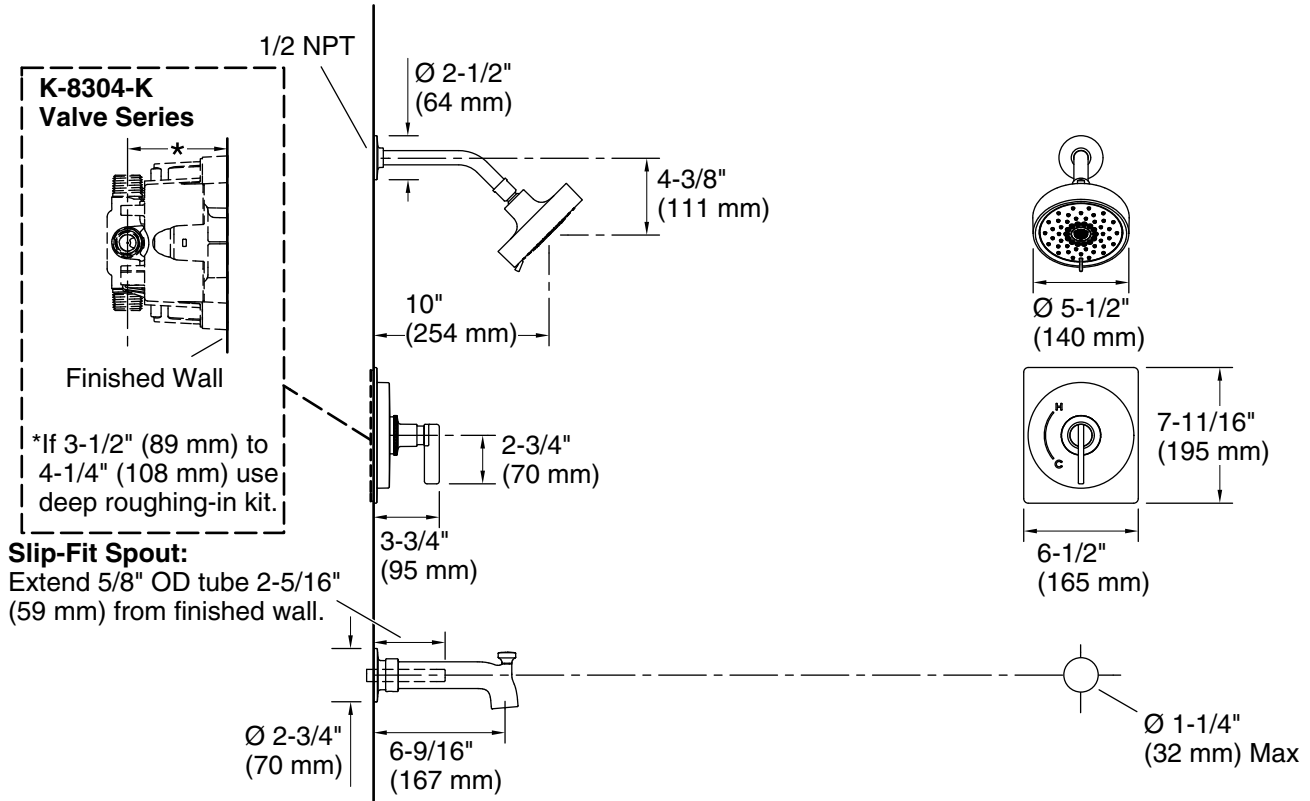

Technical Information

All product dimensions are nominal.

Spout:

Spout reach: 6-3/4" (171 mm)

Shower/Rainhead rated max flow: 1.75 gal/min (6.6 l/min)

Notes

Install this product according to the installation instructions.