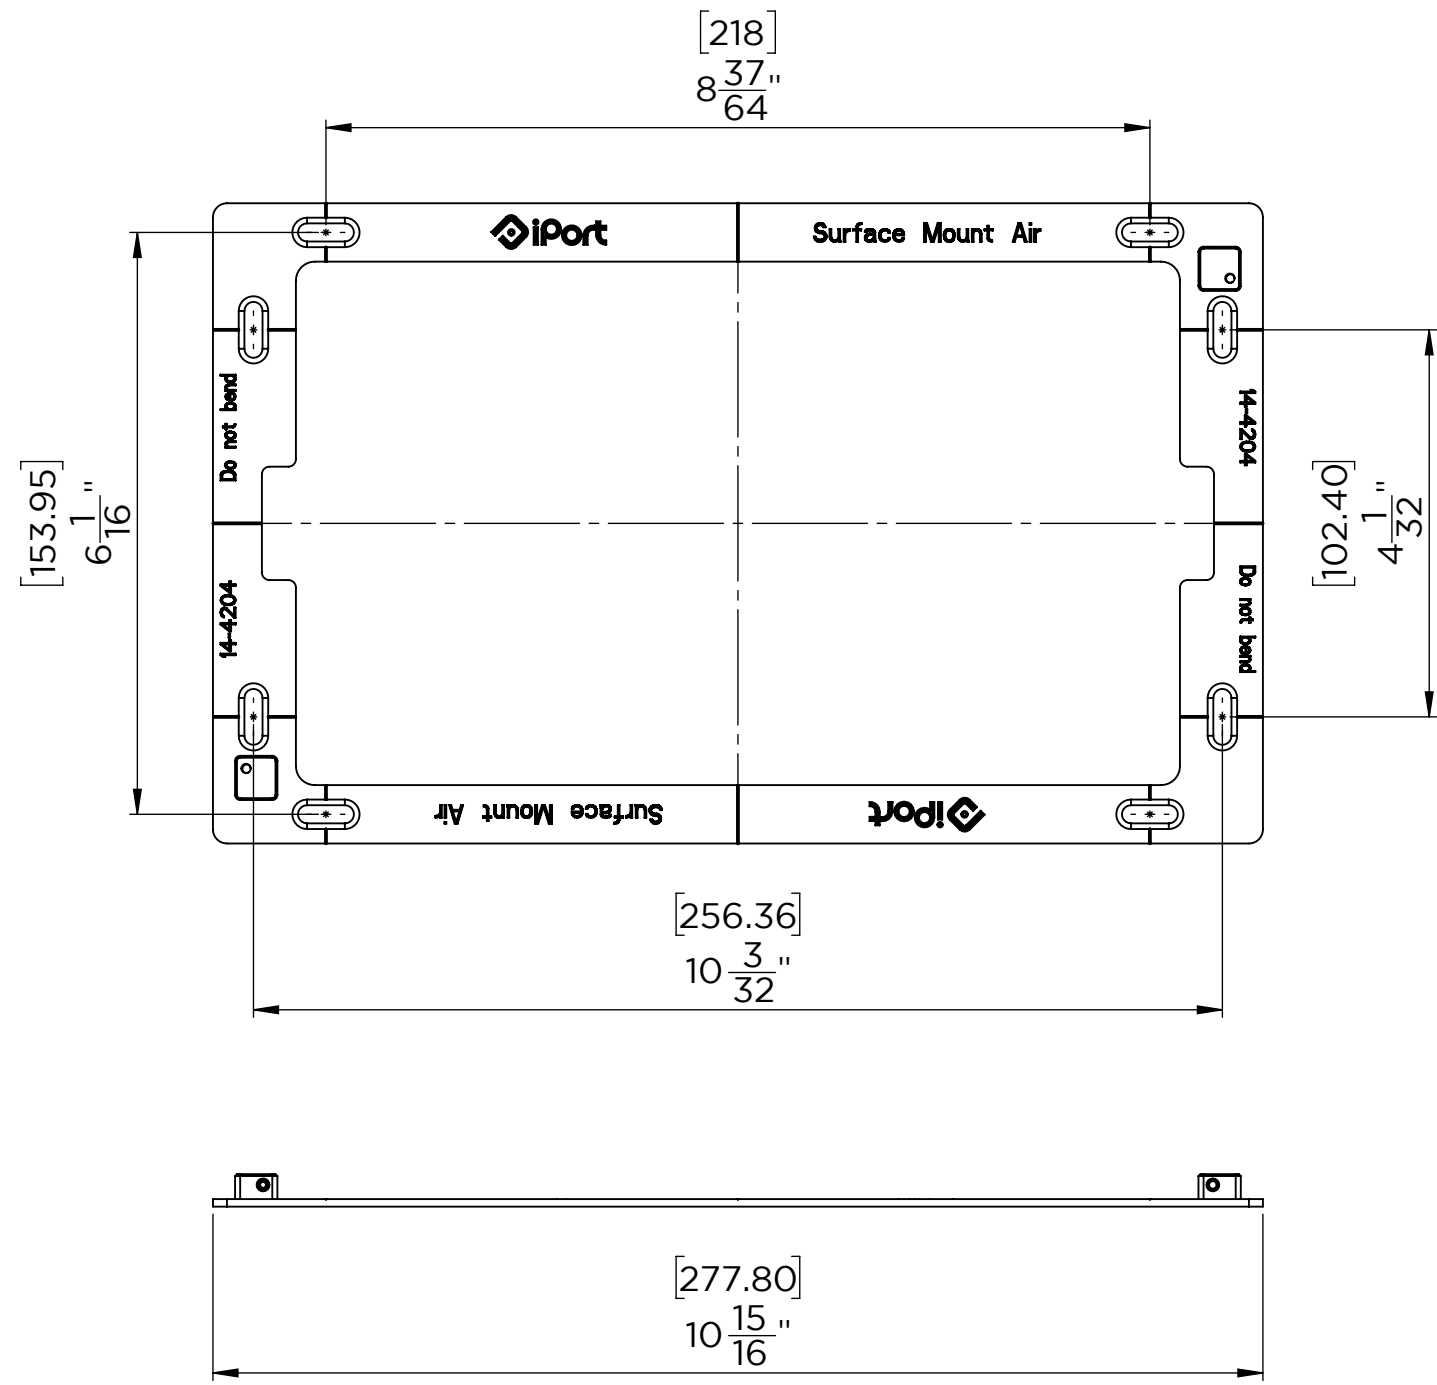

4

3

2

1

METRIC/INCHES		IPORT BY SONANCE	
DESIGNED IN SAN CLEMENTE, CALIFORNIA BY IPORT		NAME BRACKET SM IPAD AIR 1-2	
NOTICE OF PROPRIETARY INFORMATION: THE INFORMATION CONTAINED HEREIN IS THE PROPRIETARY PROPERTY OF DANA INNOVATIONS. THE POSSESSOR AGREES TO THE FOLLOWING: 1. TO MAINTAIN THIS DOCUMENT IN CONFIDENCE 2. NOT TO REPRODUCE OR COPY IT 3. NOT TO REVEAL OR PUBLISH IT IN WHOLE OR IN PART 4. ALL RIGHTS RESERVED			
SIZE B	SKU 70703, 70704, 70705	REV A	
SCALE: 1:2	WEIGHT: 0.46 LBS	SHEET 1 OF 1	

4

3

2

1

B

B

A

A